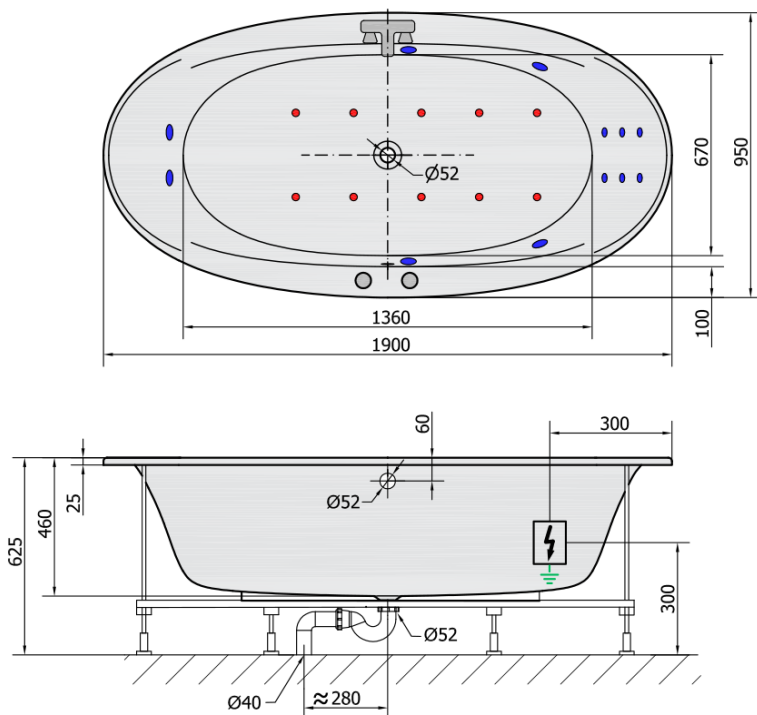

STADIUM HYDRO-AIR hydromassage Bath tub, 190x95x46cm, white

Order code: 82111HA

Basic information

Brand: Polysan
Series: WHIRLPOOL

Size

Length: 1900 mm
Width: 950 mm
Height: 460 mm
Volume: 308 l

Properties

Colour: White
Material: Acrylate
Shape: Oval
Installation: Built-in
Waste diameter: 52 mm
Properties: HYDRO AIR massage
Weight / Piece: 52.0 kg
Packaging: 1 Piece
Warranty: 2 years

We recommend buy

1 Piece RGB spot chromotherapy, 8 LEDs (Order code: 91407)

STADIUM HYDRO-AIR hydromassage Bath tub,
190x95x46cm, white

Technical sheet

VOLUME 308L

H HYDRO
12 whirlpool jets
12 vodních trysek

A AIR
10 air jets
10 vzduchových trysek

Electric cable 3x2,5mm²
Lenght 2m from the wall

Elektrický kabel 3x2,5mm²
Délka kabelu ze zdi 2m

Electrical Characteristic:
Tension: 220-230V/50hz
Max. power consumption: 1200W
Electric protection: residual-current device 30mA