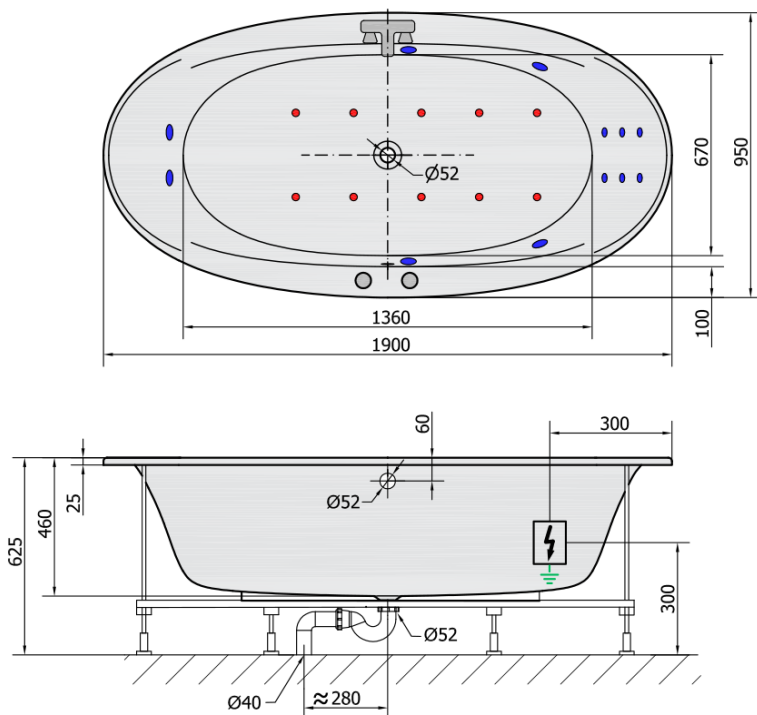

STADIUM HYDRO-AIR hydromassage Bath tub, 190x95x46cm, white

Order code: 82111HA

Basic information

Brand: Polysan
Series: WHIRLPOOL

Size

Length: 1900 mm
Width: 950 mm
Height: 460 mm
Volume: 308 l

Properties

Colour: White
Material: Acrylate
Shape: Oval
Installation: Built-in
Waste diameter: 52 mm
Properties: HYDRO AIR massage
Weight / Piece: 52.0 kg
Packaging: 1 Piece
Warranty: 2 years

We recommend buy

1 Piece RGB spot chromotherapy, 8 LEDs (Order code: 91407)

STADIUM HYDRO-AIR hydromassage Bath tub, 190x95x46cm, white

Technical sheet

VOLUME 308L

H HYDRO
12 whirlpool jets
12 vodních trysek

A AIR
10 air jets
10 vzduchových trysek

Electric cable 3x2,5mm²
Lenght 2m from the wall

Elektrický kabel 3x2,5mm²
Délka kabelu ze zdi 2m

Electrical Characteristic:
Tension: 220-230V/50hz
Max. power consumption: 1200W
Electric protection: residual-current device 30mA