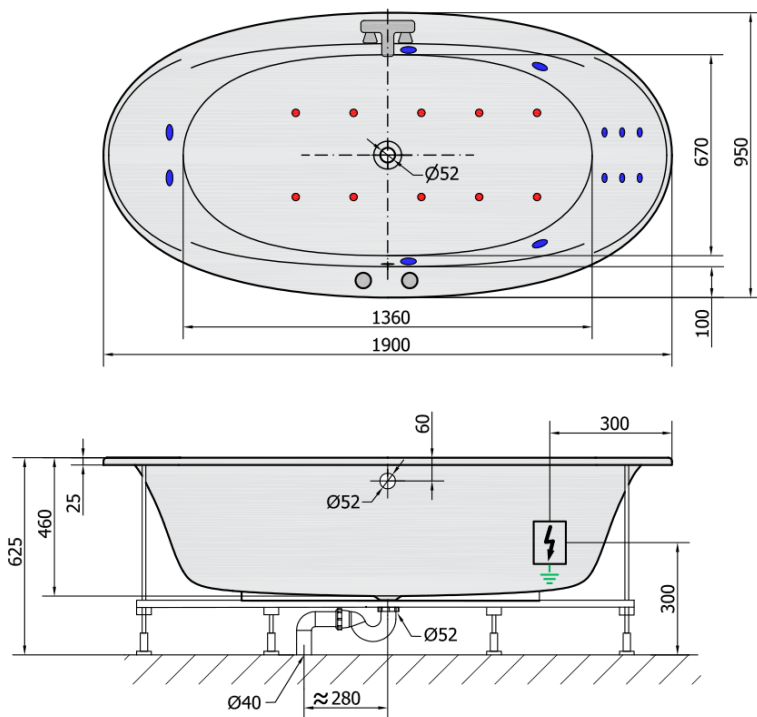

**STADIUM HYDRO-AIR hydromassage Bath tub,
190x95x46cm, white**

Order code: 82111HA

Basic information

Brand: Polysan
Series: WHIRLPOOL

Size

Length: 1900 mm
Width: 950 mm
Height: 460 mm
Volume: 308 l

Properties

Colour: White
Material: Acrylate
Shape: Oval
Installation: Built-in
Waste diameter: 52 mm
Properties: HYDRO AIR massage
Weight / Piece: 52.0 kg
Packaging: 1 Piece
Warranty: 2 years

We recommend buy

1 Piece RGB spot chromotherapy, 8 LEDs (Order code: 91407)

STADIUM HYDRO-AIR hydromassage Bath tub, 190x95x46cm, white

Technical sheet

VOLUME 308L

H HYDRO
12 whirlpool jets
12 vodních trysek

A AIR
10 air jets
10 vzduchových trysek

Electric cable 3x2,5mm²
Length 2m from the wall