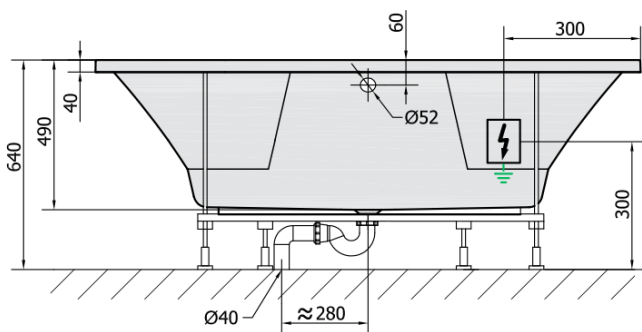

IO HYDRO-AIR hydromassage Bath tub, 180x85x49cm, white

Order code: 16611HA

Basic information

Brand: Polysan
Series: WHIRLPOOL

Size

Length: 1800 mm
Width: 850 mm
Height: 490 mm
Volume: 305 l

Properties

Colour: White
Material: Acrylate
Shape: Oval
Installation: Built-in
Waste diameter: 52 mm
Properties: HYDRO AIR massage
Weight / Piece: 42.0 kg
Packaging: 1 Piece
Warranty: 2 years

We recommend buy

1 Piece RGB spot chromotherapy, 8 LEDs (Order code: 91407)

IO HYDRO-AIR hydromassage Bath tub,
180x85x49cm, white

Technical sheet

VOLUME 305L

H HYDRO
12 whirlpool jets
12 vodních trysek

A AIR
10 air jets
10 vzduchových trysek

Electric cable 3x2,5mm²
Lenght 2m from the wall

Elektrický kabel 3x2,5mm²
Délka kabelu ze zdi 2m

Electrical Characteristic:
Tension: 220-230V/50hz
Max. power consumption: 1200W
Electric protection: residual-current device 30mA