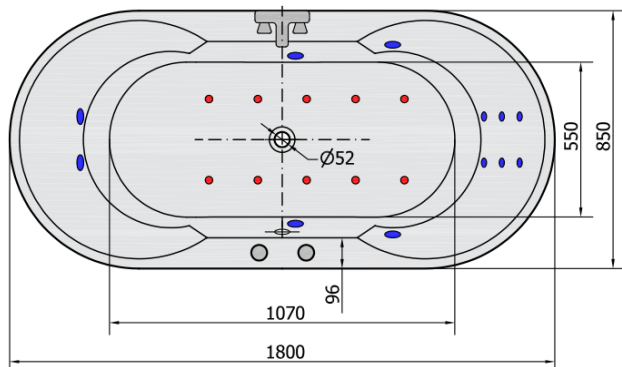

IO HYDRO-AIR hydromassage Bath tub, 180x85x49cm, white

Order code: 16611HA

Basic information

Brand: Polysan
Series: WHIRLPOOL

Size

Length: 1800 mm
Width: 850 mm
Height: 490 mm
Volume: 305 l

Properties

Colour: White
Material: Acrylate
Shape: Oval
Installation: Built-in
Waste diameter: 52 mm
Properties: HYDRO AIR massage
Weight / Piece: 42.0 kg
Packaging: 1 Piece
Warranty: 2 years

We recommend buy

1 Piece RGB spot chromotherapy, 8 LEDs (Order code: 91407)

IO HYDRO-AIR hydromassage Bath tub,
180x85x49cm, white

Technical sheet

VOLUME 305L

H HYDRO
12 whirlpool jets
12 vodních trysek

A AIR
10 air jets
10 vzduchových trysek

Electric cable 3x2,5mm²
Lenght 2m from the wall

Elektrický kabel 3x2,5mm²
Délka kabelu ze zdi 2m

Electrical Characteristic:
Tension: 220-230V/50hz
Max. power consumption: 1200W
Electric protection: residual-current device 30mA