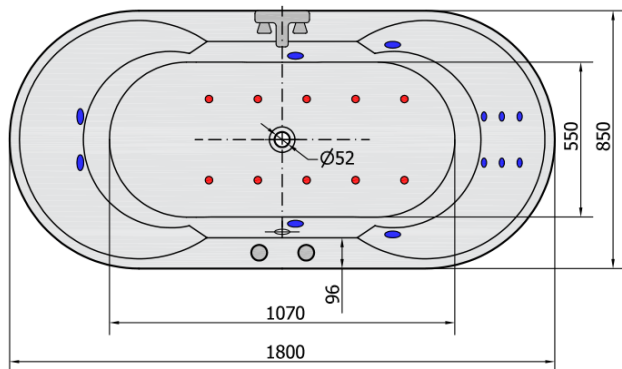

## Size

Length: 1800 mm  
Width: 850 mm  
Height: 490 mm  
Volume: 305 l

## Properties

Colour: White  
Material: Acrylate  
Shape: Oval  
Installation: Built-in  
Waste diameter: 52 mm  
Properties: HYDRO AIR massage  
Weight / Piece: 42.0 kg  
Packaging: 1 Piece  
Warranty: 2 years

## We recommend buy

1 Piece RGB spot chromotherapy, 8 LEDs (Order code: 91407)

IO HYDRO-AIR hydromassage Bath tub,  
180x85x49cm, white

Technical sheet

VOLUME 305L

**H** HYDRO  
12 whirlpool jets  
12 vodních trysek

**A** AIR  
10 air jets  
10 vzduchových trysek

Electric cable 3x2,5mm<sup>2</sup>  
Lenght 2m from the wall

Elektrický kabel 3x2,5mm<sup>2</sup>  
Délka kabelu ze zdi 2m

Electrical Characteristic:  
Tension: 220-230V/50hz  
Max. power consumption: 1200W  
Electric protection: residual-current device 30mA