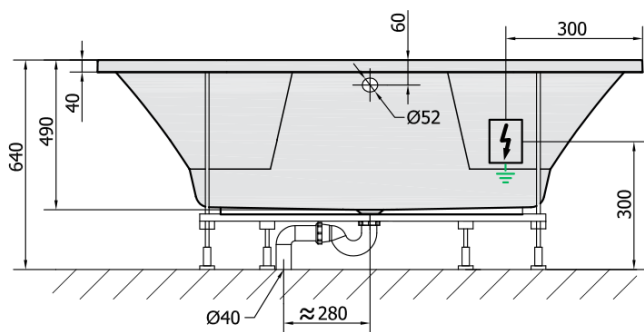

## Size

Length: 1800 mm  
Width: 850 mm  
Height: 490 mm  
Volume: 305 l

## Properties

Colour: White  
Material: Acrylate  
Shape: Oval  
Installation: Built-in  
Waste diameter: 52 mm  
Properties: HYDRO AIR massage  
Weight / Piece: 42.0 kg  
Packaging: 1 Piece  
Warranty: 2 years

## We recommend buy

1 Piece RGB spot chromotherapy, 8 LEDs (Order code: 91407)

IO HYDRO-AIR hydromassage Bath tub,  
180x85x49cm, white

Technical sheet

VOLUME 305L

**H** HYDRO  
12 whirlpool jets  
12 vodních trysek