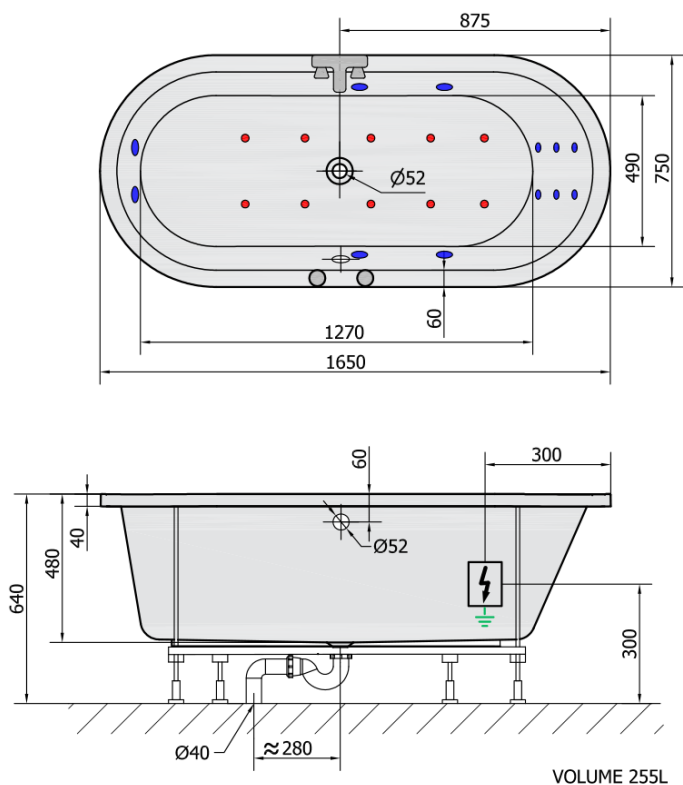

**ASTRA O HYDRO-AIR hydromassage Bath tub,
165x75x48cm, white**

Order code: 35611HA

Basic information

Brand: Polysan
Series: WHIRLPOOL

Size

Length: 1650 mm
Width: 750 mm
Height: 480 mm
Volume: 255 l

Properties

Colour: White
Material: Acrylate
Shape: Oval
Installation: Built-in
Waste diameter: 52 mm
Properties: HYDRO AIR massage
Weight / Piece: 36.0 kg
Packaging: 1 Piece
Warranty: 2 years

We recommend buy

1 Piece RGB spot chromotherapy, 8 LEDs (Order code: 91407)

ASTRA O HYDRO-AIR hydromassage Bath tub,
165x75x48cm, white

Technical sheet

H HYDRO
12 whirlpool jets
12 vodních trysek

A AIR
10 air jets
10 vzduchových trysek

Electric cable 3x2,5mm²
Length 2m from the wall