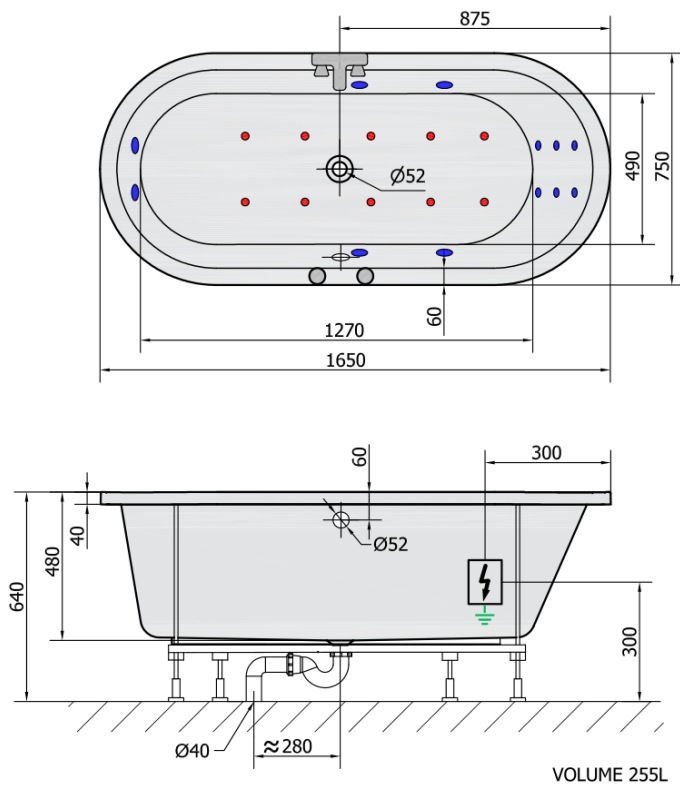

ASTRA O HYDRO-AIR hydromassage Bath tub, 165x75x48cm, white

Order code: 35611HA

Size

Length: 1650 mm
 Width: 750 mm
 Height: 480 mm
 Volume: 255 l

Properties

Colour: White
 Material: Acrylate
 Warranty: 2 years

Technical sheet

H HYDRO
 12 whirlpool jets
 12 vodních trysek

A AIR
 10 air jets
 10 vzduchových trysek

Electric cable 3x2,5mm²
 Length 2m from the wall

Elektrický kabel 3x2,5mm²
 Délka kabelu ze zdi 2m

Electrical Characteristic:
 Tension: 220-230V/50hz
 Max. power consumption: 1200W
 Electric protection: residual-current device 30mA