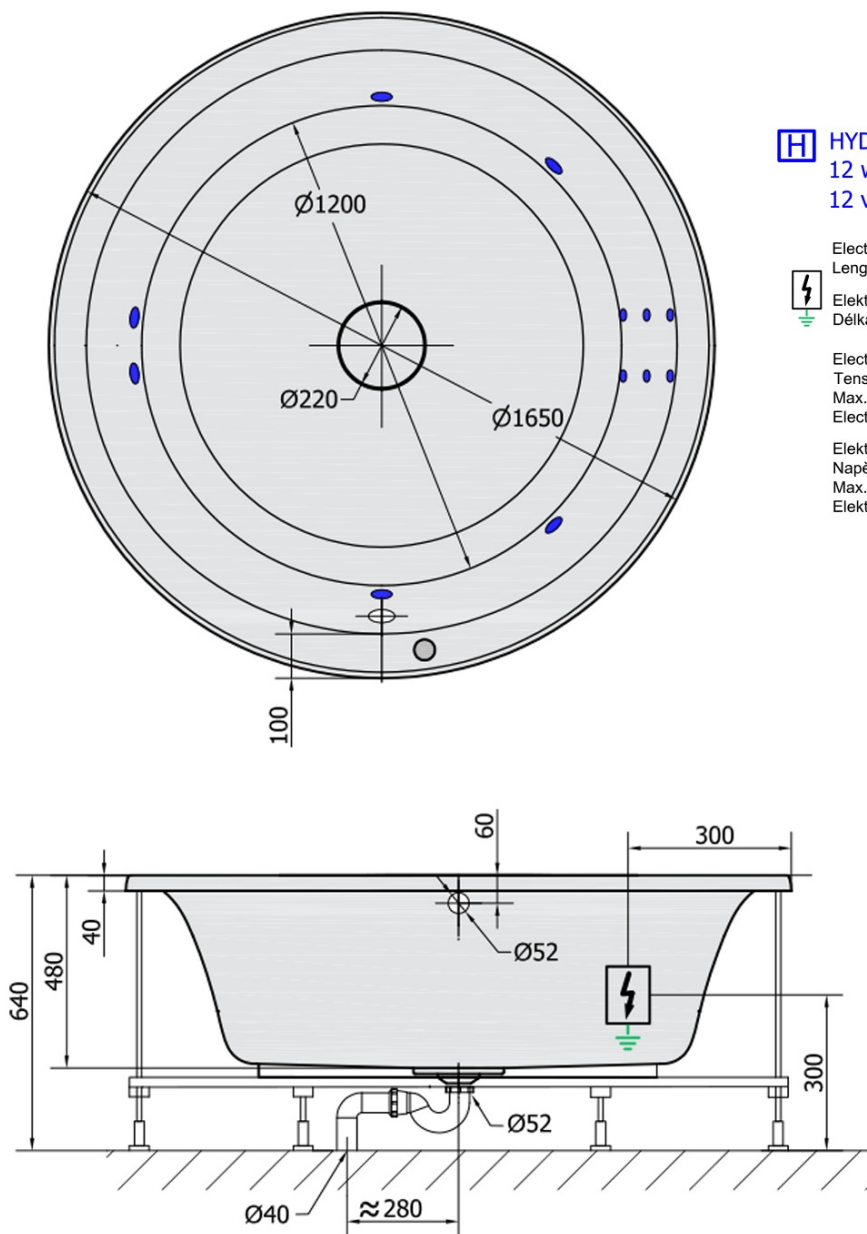

OBLO HYDRO hydromassage Bath tub, 165x48cm, white

Order code: 72840H

Basic information

Brand: Polysan
Series: WHIRLPOOL

Size

Length: 1650 mm
Width: 1650 mm
Height: 480 mm
Volume: 465 l

Properties

Colour: White
Material: Acrylate
Shape: Round
Installation: Built-in
Waste diameter: 52 mm
Properties: HYDRO massage
Weight / Piece: 64.0 kg
Packaging: 1 Piece
Warranty: 2 years

We recommend buy

1 Piece RGB spot chromotherapy, 8 LEDs (Order code: 91407)

Technical sheet

H HYDRO
12 whirlpool jets
12 vodních trysek

Electric cable 3x2,5mm²
Length 2m from the wall

Elektrický kabel 3x2,5mm²
Délka kabelu ze zdi 2m

Electrical Characteristic:
Tension: 220-230V/50hz
Max. power consumption: 800W
Electric protection: residual-current device 30mA

Elektrické vlastnosti:
Napětí: 220-230V/50hz
Max. spotřeba: 800W
Elektrické jištění: proudový chránič 30mA