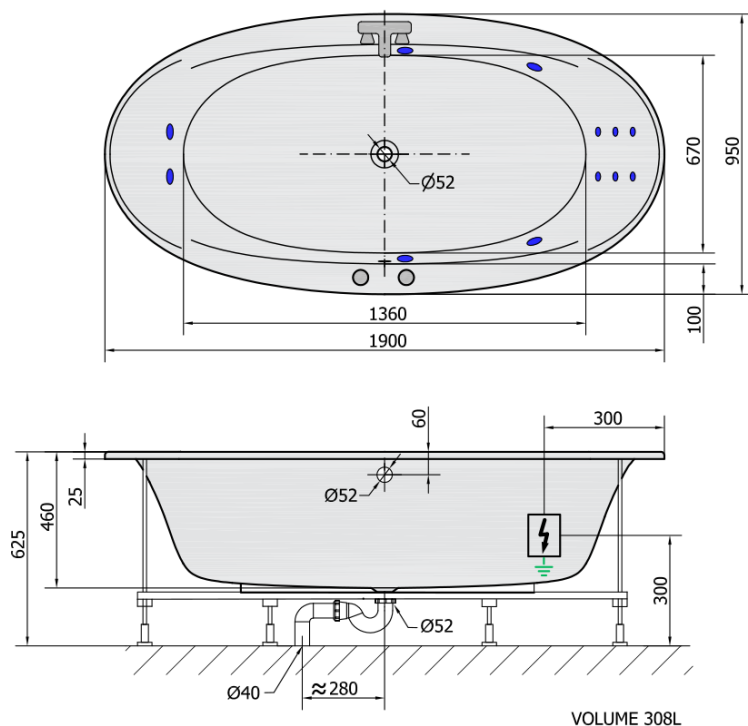

## Size

Length: 1900 mm  
Width: 950 mm  
Height: 460 mm  
Volume: 308 l

## Properties

Colour: White  
Material: Acrylate  
Shape: Oval  
Installation: Built-in  
Waste diameter: 52 mm  
Properties: HYDRO massage  
Weight / Piece: 51.0 kg  
Packaging: 1 Piece  
Warranty: 2 years

## We recommend buy

1 Piece RGB spot chromotherapy, 8 LEDs (Order code: 91407)

STADIUM HYDRO hydromassage Bath tub,  
190x95x46cm, white

Technical sheet

**H** HYDRO  
12 whirlpool jets  
12 vodních trysek

Electric cable 3x2,5mm<sup>2</sup>  
Length 2m from the wall

Elektrický kabel 3x2,5mm<sup>2</sup>  
Délka kabelu ze zdi 2m

Electrical Characteristic:  
Tension: 220-230V/50hz  
Max. power consumption: 800W  
Electric protection: residual-current device 30mA