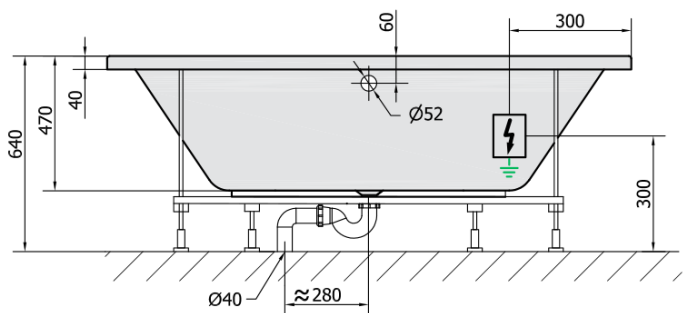

**VIVA O HYDRO hydromassage Bath tub,  
185x80x47cm, white**

**Order code:** 72179H

**Basic information**

**Brand:** Polysan  
**Series:** WHIRLPOOL

**Size**

**Length:** 1850 mm  
**Width:** 800 mm  
**Height:** 470 mm  
**Volume:** 267 l

**Properties**

**Colour:** White  
**Material:** Acrylate  
**Shape:** Oval  
**Installation:** Built-in  
**Waste diameter:** 52 mm  
**Properties:** HYDRO massage  
**Weight / Piece:** 38.0 kg  
**Packaging:** 1 Piece  
**Warranty:** 2 years

**We recommend buy**

1 Piece RGB spot chromotherapy, 8 LEDs (Order code: 91407)

VIVA O HYDRO hydromassage Bath tub,  
185x80x47cm, white

Technical sheet

VOLUME 267L

**H** HYDRO  
12 whirlpool jets  
12 vodních trysek

Electric cable 3x2,5mm<sup>2</sup>  
Length 2m from the wall

Elektrický kabel 3x2,5mm<sup>2</sup>  
Délka kabelu ze zdi 2m

Electrical Characteristic:  
Tension: 220-230V/50hz  
Max. power consumption: 800W  
Electric protection: residual-current device 30mA