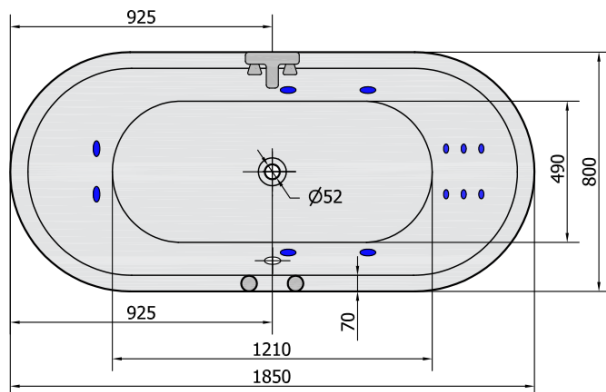

**VIVA O HYDRO hydromassage Bath tub,  
185x80x47cm, white**

**Order code:** 72179H

**Basic information**

**Brand:** Polysan  
**Series:** WHIRLPOOL

**Size**

**Length:** 1850 mm  
**Width:** 800 mm  
**Height:** 470 mm  
**Volume:** 267 l

**Properties**

**Colour:** White  
**Material:** Acrylate  
**Shape:** Oval  
**Installation:** Built-in  
**Waste diameter:** 52 mm  
**Properties:** HYDRO massage  
**Weight / Piece:** 38.0 kg  
**Packaging:** 1 Piece  
**Warranty:** 2 years

**We recommend buy**

1 Piece RGB spot chromotherapy, 8 LEDs (Order code: 91407)

VIVA O HYDRO hydromassage Bath tub,  
185x80x47cm, white

Technical sheet

VOLUME 267L

**H** HYDRO  
12 whirlpool jets  
12 vodních trysek

Electric cable 3x2,5mm<sup>2</sup>  
Length 2m from the wall

Elektrický kabel 3x2,5mm<sup>2</sup>  
Délka kabelu ze zdi 2m

Electrical Characteristic:  
Tension: 220-230V/50hz  
Max. power consumption: 800W  
Electric protection: residual-current device 30mA