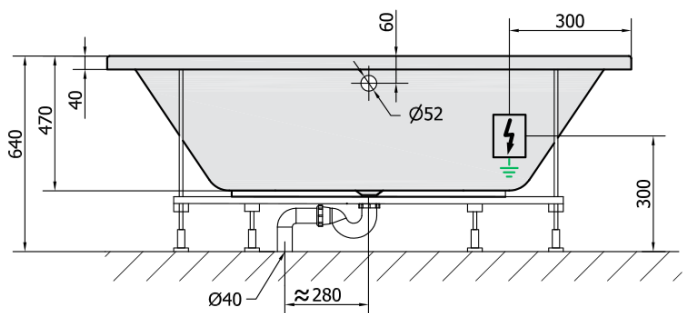

**VIVA O HYDRO hydromassage Bath tub,
185x80x47cm, white**

Order code: 72179H

Basic information

Brand: Polysan
Series: WHIRLPOOL

Size

Length: 1850 mm
Width: 800 mm
Height: 470 mm
Volume: 267 l

Properties

Colour: White
Material: Acrylate
Shape: Oval
Installation: Built-in
Waste diameter: 52 mm
Properties: HYDRO massage
Weight / Piece: 38.0 kg
Packaging: 1 Piece
Warranty: 2 years

VIVA O HYDRO hydromassage Bath tub,
185x80x47cm, white

Technical sheet

VOLUME 267L

H HYDRO
12 whirlpool jets
12 vodních trysek

Electric cable 3x2,5mm²
Length 2m from the wall

Elektrický kabel 3x2,5mm²
Délka kabelu ze zdi 2m