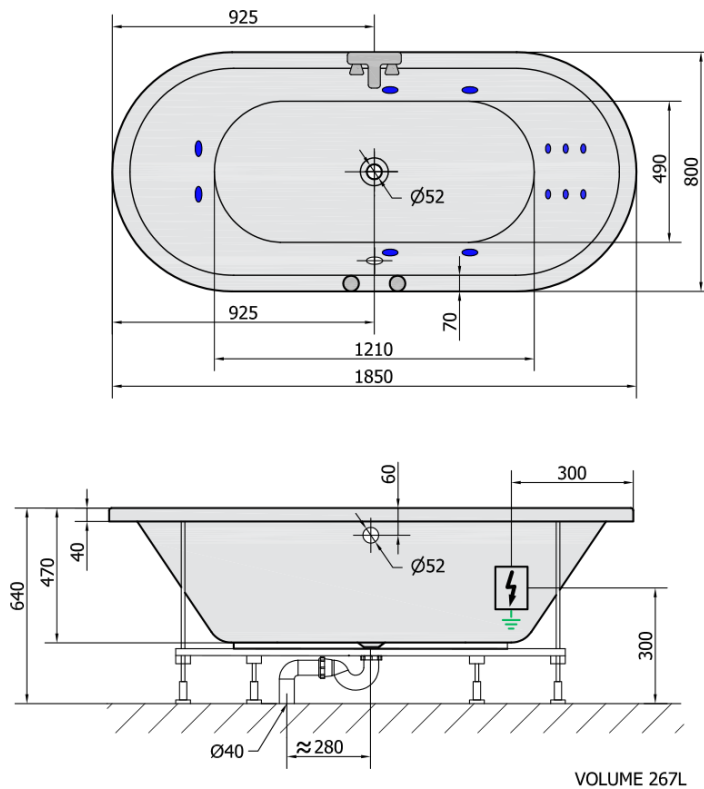

VIVA O HYDRO hydromassage Bath tub, 185x80x47cm, white

Order code: 72179H

Size

Length: 1850 mm
 Width: 800 mm
 Height: 470 mm
 Volume: 267 l

Properties

Colour: White
 Material: Acrylate
 Warranty: 2 years

Technical sheet

H HYDRO
 12 whirlpool jets
 12 vodních trysek

Electric cable 3x2,5mm²
 Length 2m from the wall

Elektrický kabel 3x2,5mm²
 Délka kabelu ze zdi 2m

Electrical Characteristic:
 Tension: 220-230V/50hz
 Max. power consumption: 800W
 Electric protection: residual-current device 30mA