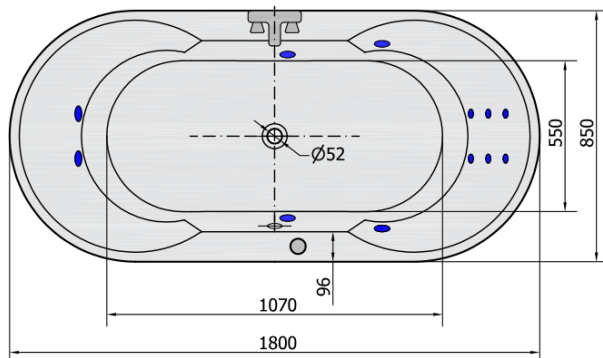

IO HYDRO hydromassage Bath tub, 180x85x49cm, white

Order code: 16611H

Basic information

Brand: Polysan
Series: WHIRLPOOL

Size

Length: 1800 mm
Width: 850 mm
Height: 490 mm
Volume: 305 l

Properties

Colour: White
Material: Acrylate
Shape: Oval
Installation: Built-in
Waste diameter: 52 mm
Properties: HYDRO massage
Weight / Piece: 41.0 kg
Packaging: 1 Piece
Warranty: 2 years

We recommend buy

1 Piece RGB spot chromotherapy, 8 LEDs (Order code: 91407)

IO HYDRO hydromassage Bath tub, 180x85x49cm,
white

Technical sheet

H HYDRO
12 whirlpool jets
12 vodních trysek

Electric cable 3x2,5mm²
Lenght 2m from the wall

Elektrický kabel 3x2,5mm²
Délka kabelu ze zdi 2m

Electrical Characteristic:
Tension: 220-230V/50hz
Max. power consumption: 800W
Electric protection: residual-current device 30mA

Elektrické vlastnosti:
Napětí: 220-230V/50hz
Max. spotřeba: 800W
Elektrické jistění: proudový chránič 30mA

VOLUME 305L