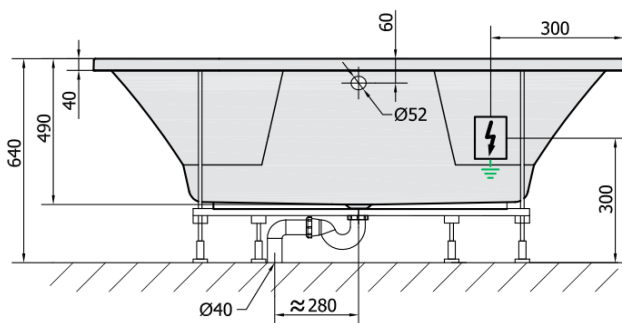

IO HYDRO hydromassage Bath tub, 180x85x49cm, white

Order code: 16611H

Basic information

Brand: Polysan
Series: WHIRLPOOL

Size

Length: 1800 mm
Width: 850 mm
Height: 490 mm
Volume: 305 l

Properties

Colour: White
Material: Acrylate
Shape: Oval
Installation: Built-in
Waste diameter: 52 mm
Properties: HYDRO massage
Weight / Piece: 41.0 kg
Packaging: 1 Piece
Warranty: 2 years

We recommend buy

1 Piece RGB spot chromotherapy, 8 LEDs (Order code: 91407)

IO HYDRO hydromassage Bath tub, 180x85x49cm,
white

Technical sheet

H HYDRO
12 whirlpool jets
12 vodních trysek

Electric cable 3x2,5mm²
Lenght 2m from the wall

Elektrický kabel 3x2,5mm²
Délka kabelu ze zdi 2m

Electrical Characteristic:
Tension: 220-230V/50hz
Max. power consumption: 800W
Electric protection: residual-current device 30mA

Elektrické vlastnosti:
Napětí: 220-230V/50hz
Max. spotřeba: 800W
Elektrické jistění: proudový chránič 30mA

VOLUME 305L