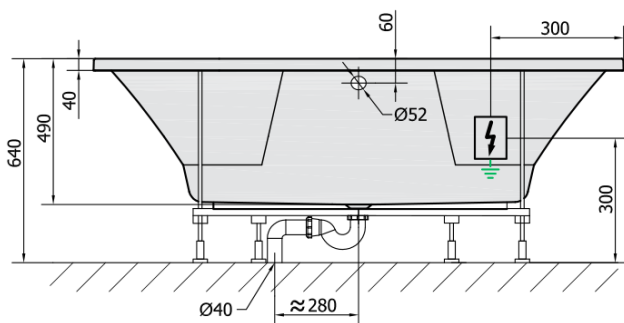

IO HYDRO hydromassage Bath tub, 180x85x49cm, white

Order code: 16611H

Basic information

Brand: Polysan
Series: WHIRLPOOL

Size

Length: 1800 mm
Width: 850 mm
Height: 490 mm
Volume: 305 l

Properties

Colour: White
Material: Acrylate
Shape: Oval
Installation: Built-in
Waste diameter: 52 mm
Properties: HYDRO massage
Weight / Piece: 41.0 kg
Packaging: 1 Piece
Warranty: 2 years

We recommend buy

1 Piece RGB spot chromotherapy, 8 LEDs (Order code: 91407)

IO HYDRO hydromassage Bath tub, 180x85x49cm,
white

Technical sheet

H HYDRO
12 whirlpool jets
12 vodních trysek

Electric cable 3x2,5mm²
Lenght 2m from the wall

Elektrický kabel 3x2,5mm²
Délka kabelu ze zdi 2m

Electrical Characteristic:
Tension: 220-230V/50hz
Max. power consumption: 800W
Electric protection: residual-current device 30mA

Elektrické vlastnosti:
Napětí: 220-230V/50hz
Max. spotřeba: 800W
Elektrické jistění: proudový chránič 30mA

VOLUME 305L