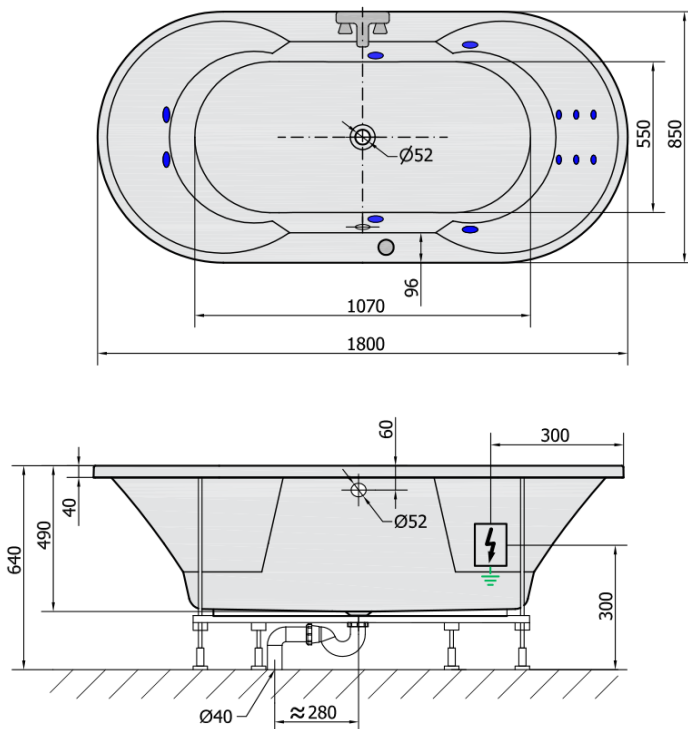

## IO HYDRO hydromassage Bath tub, 180x85x49cm, white

Order code: 16611H

### Size

Length: 1800 mm  
 Width: 850 mm  
 Height: 490 mm  
 Volume: 305 l

## Technical sheet

**H** HYDRO  
 12 whirlpool jets  
 12 vodních trysek

Electric cable 3x2,5mm<sup>2</sup>  
 Length 2m from the wall

Elektrický kabel 3x2,5mm<sup>2</sup>  
 Délka kabelu ze zdi 2m

Electrical Characteristic:  
 Tension: 220-230V/50hz  
 Max. power consumption: 800W  
 Electric protection: residual-current device 30mA