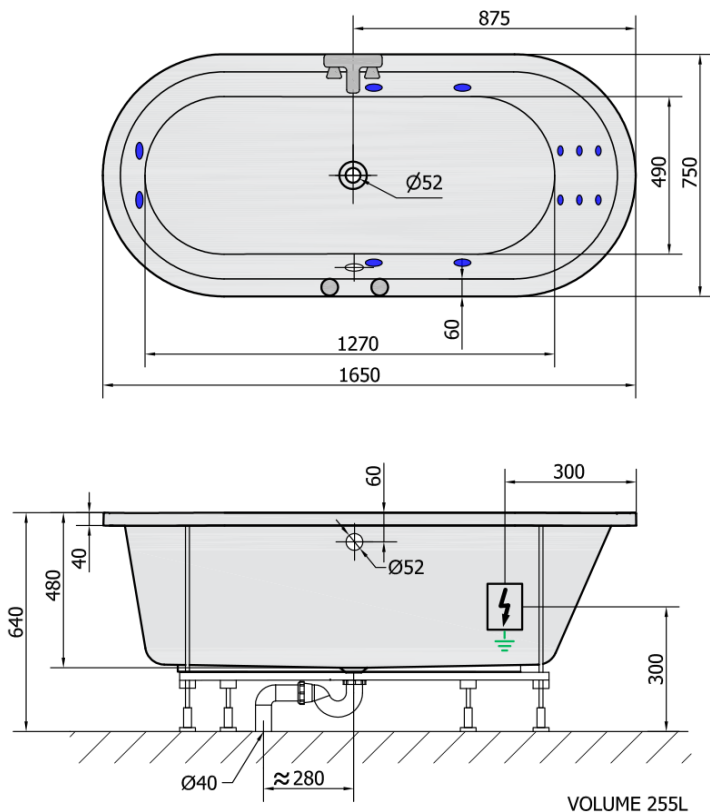

# ASTRA O HYDRO hydromassage Bath tub, 165x75x48cm, white

Order code: 35611H

## Size

Length: 1650 mm  
Width: 750 mm  
Height: 480 mm  
Volume: 255 l

## Properties

Colour: White  
Material: Acrylate  
Shape: Oval  
Installation: Built-in  
Waste diameter: 52 mm  
Properties: HYDRO massage  
Weight / Piece: 35.0 kg  
Packaging: 1 Piece  
Warranty: 2 years

## We recommend buy

1 Piece RGB spot chromotherapy, 8 LEDs (Order code: 91407)

**ASTRA O HYDRO hydromassage Bath tub,  
165x75x48cm, white**

**Technical sheet**

**H HYDRO**  
**12 whirlpool jets**  
**12 vodních trysek**