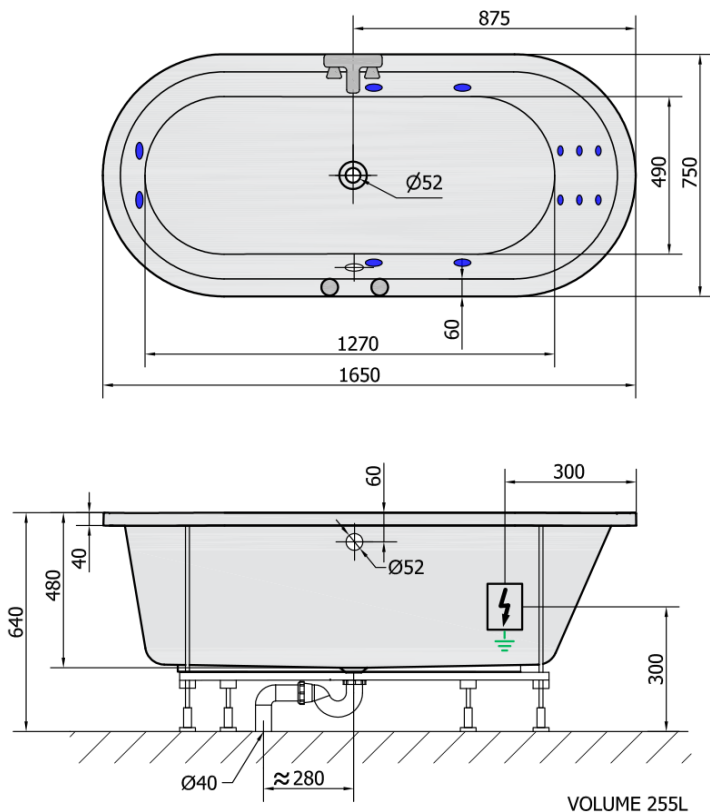

ASTRA O HYDRO hydromassage Bath tub, 165x75x48cm, white

Order code: 35611H

Basic information

Brand: Polysan
Series: WHIRLPOOL

Size

Length: 1650 mm
Width: 750 mm
Height: 480 mm
Volume: 255 l

Properties

Colour: White
Material: Acrylate
Shape: Oval
Installation: Built-in
Waste diameter: 52 mm
Properties: HYDRO massage
Weight / Piece: 35.0 kg
Packaging: 1 Piece
Warranty: 2 years

We recommend buy

1 Piece RGB spot chromotherapy, 8 LEDs (Order code: 91407)

**ASTRA O HYDRO hydromassage Bath tub,
165x75x48cm, white**

Technical sheet

H HYDRO
12 whirlpool jets
12 vodních trysek

Electric cable 3x2,5mm²
Length 2m from the wall

Elektrický kabel 3x2,5mm²
Délka kabelu ze zdi 2m

Electrical Characteristic:
Tension: 220-230V/50hz
Max. power consumption: 800W
Electric protection: residual-current device 30mA

Elektrické vlastnosti:
Napětí: 220-230V/50hz
Max. spotřeba: 800W
Elektrické jištění: proudový chránič 30mA