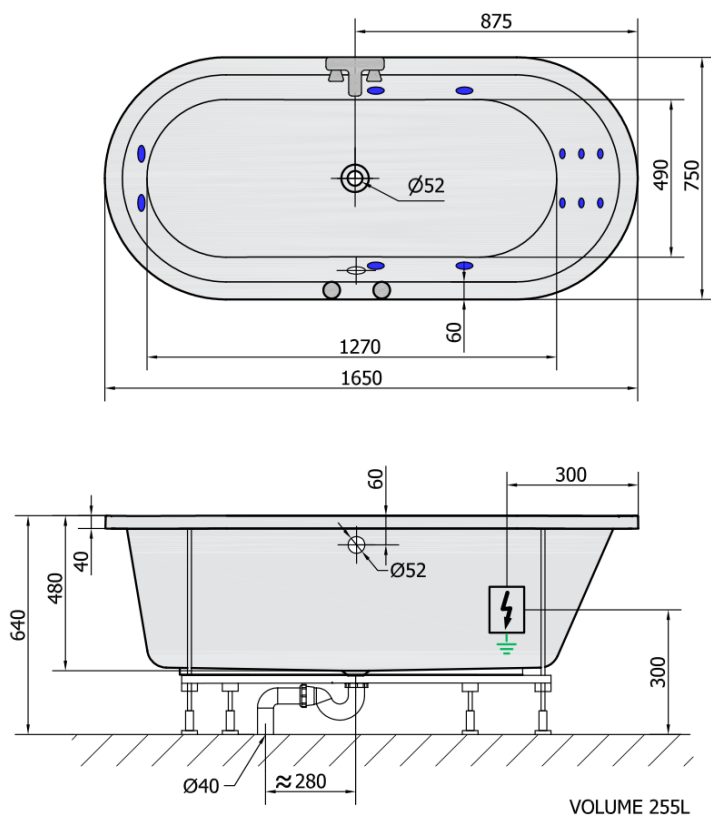

ASTRA O HYDRO hydromassage Bath tub, 165x75x48cm, white

polysan

Order code: 35611H

Size

Length: 1650 mm
Width: 750 mm
Height: 480 mm
Volume: 255 l

Properties

Colour: White
Material: Acrylate
Warranty: 2 years

Technical sheet

H HYDRO 12 whirlpool jets 12 vodních trysek

Electric cable 3x2,5mm²
Length 2m from the wall

Elektrický kabel 3x2,5mm²
Délka kabelu ze zdi 2m

Electrical Characteristic:
Tension: 220-230V/50hz
Max. power consumption: 800W
Electric protection: residual-current device 30mA