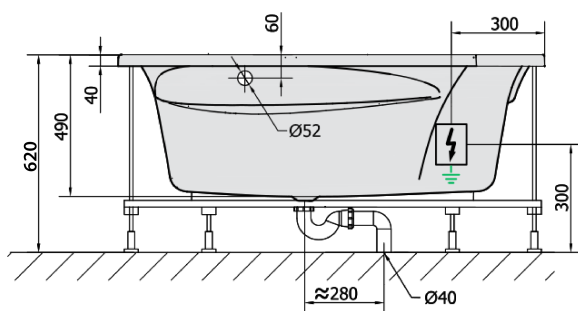

ROSANA HYDRO-AIR hydromassage Bath tub, 150x150x49cm, white

Order code: 63119HA

Basic information

Brand: Polysan
Series: WHIRLPOOL

Size

Length: 1500 mm
Width: 1500 mm
Height: 490 mm
Volume: 365 l

Properties

Colour: White
Material: Acrylate
Shape: Corner
Installation: Built-in
Waste diameter: 52 mm
Properties: HYDRO AIR massage
Weight / Piece: 48.72 kg
Packaging: 1 Piece
Warranty: 2 years

We recommend buy

1 Piece RGB spot chromotherapy, 8 LEDs (Order code: 91407)
1 Piece Sound insulation bath tape, 3m (Order code: 93400)

ROSANA HYDRO-AIR hydromassage Bath tub, 150x150x49cm, white

Technical sheet

VOLUME 365L

H HYDRO
12 whirlpool jets
12 vodních trysek

A AIR
10 air jets
10 vzduchových trysek

Electric cable 3x2,5mm²
Length 2m from the wall