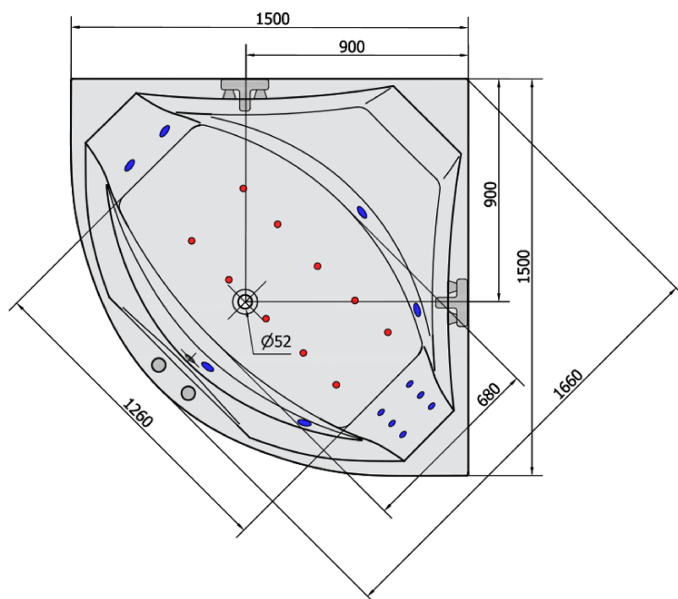

ROSANA HYDRO-AIR hydromassage Bath tub, 150x150x49cm, white

Order code: 63119HA

Basic information

Brand: Polysan
Series: WHIRLPOOL

Size

Length: 1500 mm
Width: 1500 mm
Height: 490 mm
Volume: 365 l

Properties

Colour: White
Material: Acrylate
Shape: Corner
Installation: Built-in
Waste diameter: 52 mm
Properties: HYDRO AIR massage
Weight / Piece: 48.72 kg
Packaging: 1 Piece
Warranty: 2 years

We recommend buy

1 Piece RGB spot chromotherapy, 8 LEDs (Order code: 91407)
1 Piece Sound insulation bath tape, 3m (Order code: 93400)

ROSANA HYDRO-AIR hydromassage Bath tub, 150x150x49cm, white

Technical sheet

VOLUME 365L

H HYDRO
12 whirlpool jets
12 vodních trysek

A AIR
10 air jets
10 vzduchových trysek

Electric cable 3x2,5mm²
Length 2m from the wall