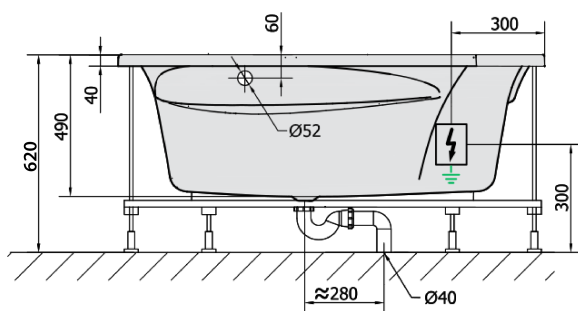

ROSANA HYDRO-AIR hydromassage Bath tub, 150x150x49cm, white

Order code: 63119HA

Basic information

Brand: Polysan
Series: WHIRLPOOL

Size

Length: 1500 mm
Width: 1500 mm
Height: 490 mm
Volume: 365 l

Properties

Colour: White
Material: Acrylate
Shape: Corner
Installation: Built-in
Waste diameter: 52 mm
Properties: HYDRO AIR massage
Weight / Piece: 48.72 kg
Packaging: 1 Piece
Warranty: 2 years

We recommend buy

1 Piece RGB spot chromotherapy, 8 LEDs (Order code: 91407)
1 Piece Sound insulation bath tape, 3m (Order code: 93400)

ROSANA HYDRO-AIR hydromassage Bath tub, 150x150x49cm, white

Technical sheet

VOLUME 365L

H HYDRO
12 whirlpool jets
12 vodních trysek

A AIR
10 air jets
10 vzduchových trysek

Electric cable 3x2,5mm²
Lenght 2m from the wall