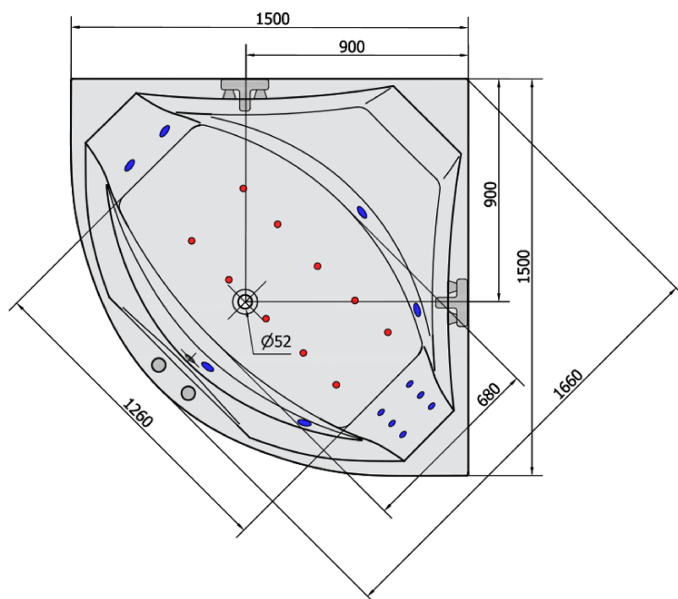

ROSANA HYDRO-AIR hydromassage Bath tub, 150x150x49cm, white

Order code: 63119HA

Basic information

Brand: Polysan
Series: WHIRLPOOL

Size

Length: 1500 mm
Width: 1500 mm
Height: 490 mm
Volume: 365 l

Properties

Colour: White
Material: Acrylate
Shape: Corner
Installation: Built-in
Waste diameter: 52 mm
Properties: HYDRO AIR massage
Weight / Piece: 48.72 kg
Packaging: 1 Piece
Warranty: 2 years

We recommend buy

1 Piece RGB spot chromotherapy, 8 LEDs (Order code: 91407)
1 Piece Sound insulation bath tape, 3m (Order code: 93400)

ROSANA HYDRO-AIR hydromassage Bath tub, 150x150x49cm, white

Technical sheet

VOLUME 365L

H HYDRO
12 whirlpool jets
12 vodních trysek

A AIR
10 air jets
10 vzduchových trysek

Electric cable 3x2,5mm²
Lenght 2m from the wall