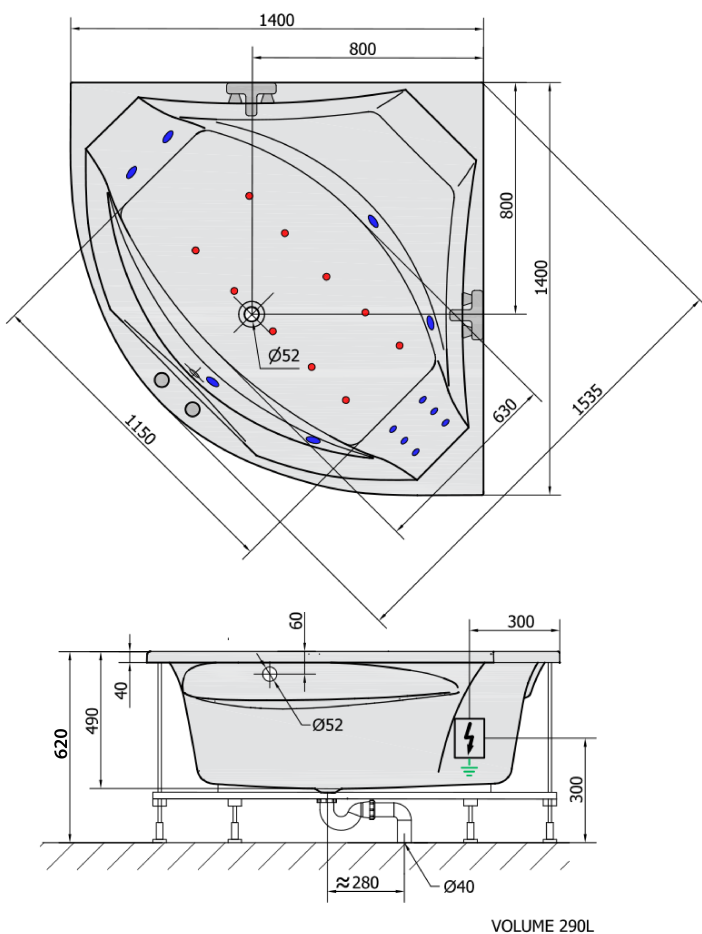

ROSANA HYDRO-AIR hydromassage Bath tub, 140x140x49cm, white

Technical sheet

H HYDRO
12 whirlpool jets
12 vodních trysek

A AIR
10 air jets
10 vzduchových trysek

Electric cable 3x2,5mm²
Length 2m from the wall

Elektrický kabel 3x2,5mm²
Délka kabelu ze zdi 2m

Electrical Characteristic:
Tension: 220-230V/50hz
Max. power consumption: 1200W
Electric protection: residual-current device 30mA

Elektrické vlastnosti:
Napětí: 220-230V/50hz
Max. spotřeba: 1200W
Elektrické jistění: proudový chránič 30mA