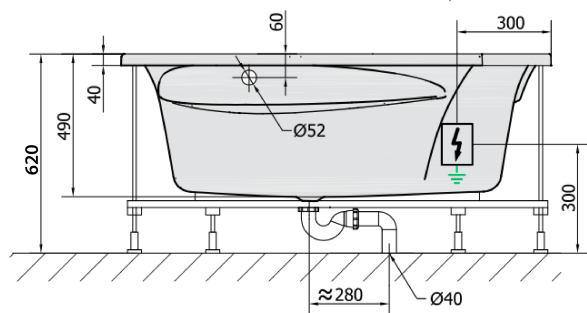

**ROSANA HYDRO hydromassage Bath tub,
150x150x49cm, white**

Order code: 63119H

Basic information

Brand: Polysan
Series: WHIRLPOOL

Size

Length: 1500 mm
Width: 1500 mm
Height: 490 mm
Volume: 365 l

Properties

Colour: White
Material: Acrylate
Shape: Corner
Installation: Built-in
Waste diameter: 52 mm
Properties: HYDRO massage
Weight / Piece: 47.72 kg
Packaging: 1 Piece
Warranty: 2 years

ROSANA HYDRO hydromassage Bath tub,
150x150x49cm, white

Technical sheet

VOLUME 365L

H HYDRO
12 whirlpool jets
12 vodních trysek

Electric cable 3x2,5mm²
Length 2m from the wall

Elektrický kabel 3x2,5mm²
Délka kabelu ze zdi 2m