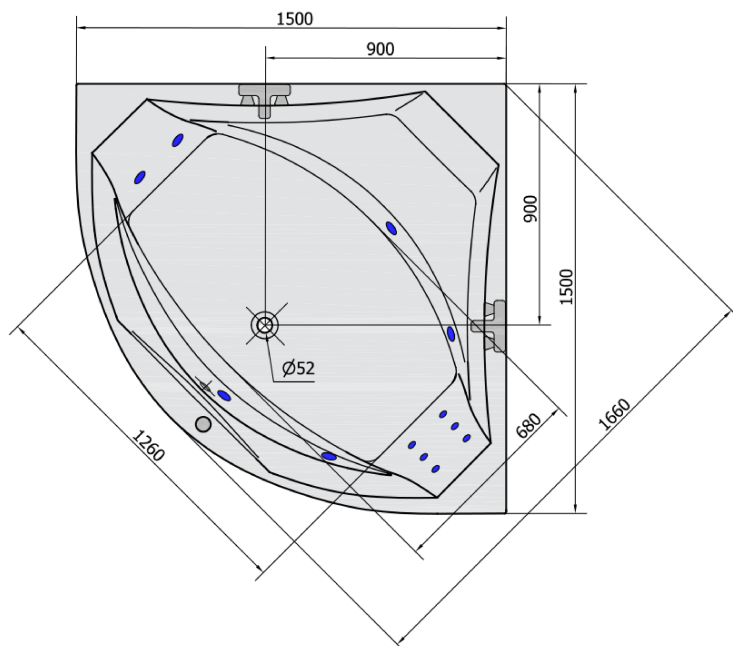

**ROSANA HYDRO hydromassage Bath tub,
150x150x49cm, white**

Order code: 63119H

Basic information

Brand: Polysan
Series: WHIRLPOOL

Size

Length: 1500 mm
Width: 1500 mm
Height: 490 mm
Volume: 365 l

Properties

Colour: White
Material: Acrylate
Shape: Corner
Installation: Built-in
Waste diameter: 52 mm
Properties: HYDRO massage
Weight / Piece: 47.72 kg
Packaging: 1 Piece
Warranty: 2 years

We recommend buy

1 Piece RGB spot chromotherapy, 8 LEDs (Order code: 91407)
1 Piece Sound insulation bath tape, 3m (Order code: 93400)

ROSANA HYDRO hydromassage Bath tub, 150x150x49cm, white

Technical sheet

VOLUME 365L

H HYDRO 12 whirlpool jets 12 vodních trysek

Electric cable 3x2,5mm²
Length 2m from the wall

Elektrický kabel 3x2,5mm²
Délka kabelu ze zdi 2m

Electrical Characteristic:
Tension: 220-230V/50hz
Max. power consumption: 800W
Electric protection: residual-current device 30mA