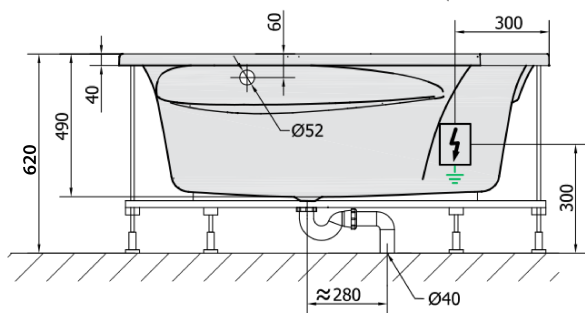

**ROSANA HYDRO hydromassage Bath tub,
150x150x49cm, white**

Order code: 63119H

Basic information

Brand: Polysan
Series: WHIRLPOOL

Size

Length: 1500 mm
Width: 1500 mm
Height: 490 mm
Volume: 365 l

Properties

Colour: White
Material: Acrylate
Shape: Corner
Installation: Built-in
Waste diameter: 52 mm
Properties: HYDRO massage
Weight / Piece: 47.72 kg
Packaging: 1 Piece
Warranty: 2 years

We recommend buy

1 Piece RGB spot chromotherapy, 8 LEDs (Order code: 91407)
1 Piece Sound insulation bath tape, 3m (Order code: 93400)

ROSANA HYDRO hydromassage Bath tub, 150x150x49cm, white

Technical sheet

VOLUME 365L

H HYDRO 12 whirlpool jets 12 vodních trysek

Electric cable 3x2,5mm²
Length 2m from the wall

Elektrický kabel 3x2,5mm²
Délka kabelu ze zdi 2m

Electrical Characteristic:
Tension: 220-230V/50hz
Max. power consumption: 800W
Electric protection: residual-current device 30mA