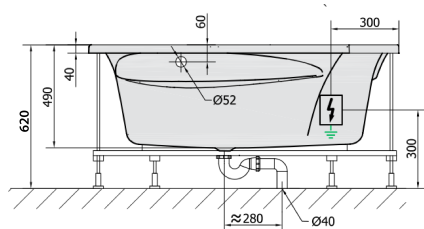

ROSANA HYDRO hydromassage Bath tub, 150x150x49cm, white

Order code: 63119H

Size

Length: 1500 mm
 Width: 1500 mm
 Height: 490 mm
 Volume: 365 l

Properties

Colour: White
 Material: Acrylate
 Warranty: 2 years

Technical sheet

H HYDRO
 12 whirlpool jets
 12 vodních trysek

Electric cable 3x2,5mm²
 Length 2m from the wall

 Elektrický kabel 3x2,5mm²
 Délka kabelu ze zdi 2m

Electrical Characteristic:
 Tension: 220-230V/50hz
 Max. power consumption: 800W
 Electric protection: residual-current device 30mA