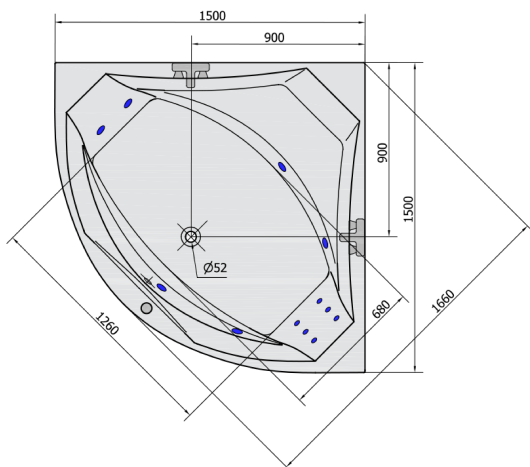

ROSANA HYDRO hydromassage Bath tub, 150x150x49cm, white

Order code: 63119H

Size

Length: 1500 mm
 Width: 1500 mm
 Height: 490 mm
 Volume: 365 l

Properties

Colour: White
 Material: Acrylate
 Warranty: 2 years

Technical sheet

H HYDRO
 12 whirlpool jets
 12 vodních trysek

Electric cable 3x2,5mm²
 Length 2m from the wall

 Elektrický kabel 3x2,5mm²
 Délka kabelu ze zdi 2m

Electrical Characteristic:
 Tension: 220-230V/50hz
 Max. power consumption: 800W
 Electric protection: residual-current device 30mA