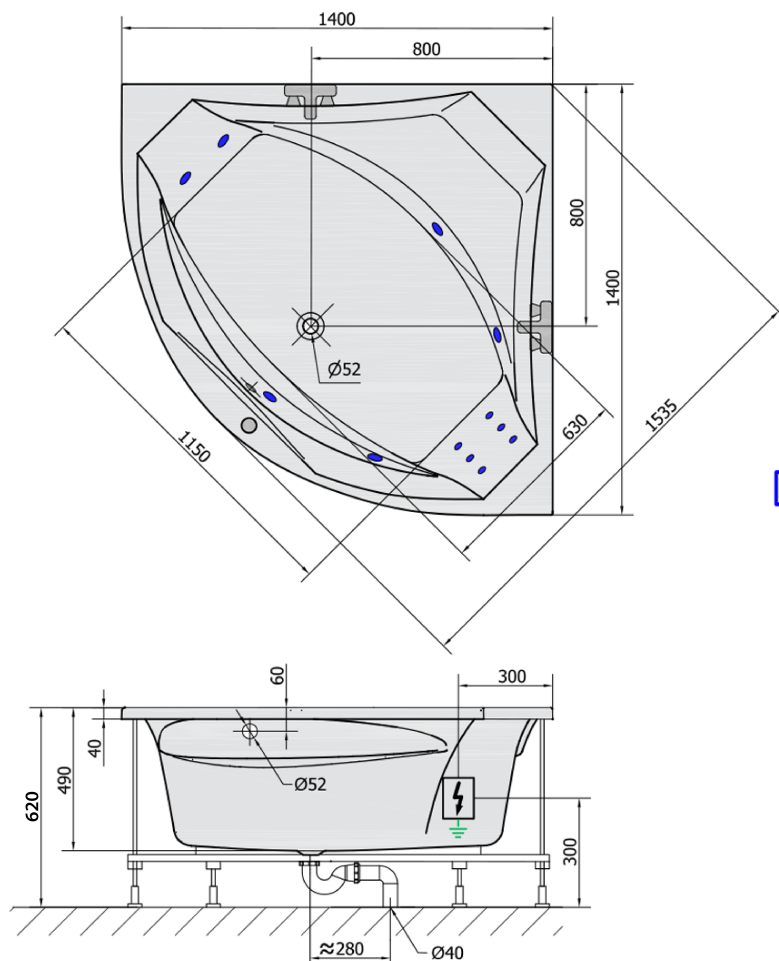

# ROSANA HYDRO hydromassage Bath tub, 140x140x49cm, white

Order code: 64119H

## Size

Length: 1400 mm  
Width: 1400 mm  
Height: 490 mm  
Volume: 290 l

## Properties

Colour: White  
Material: Acrylate  
Shape: Corner  
Installation: Built-in  
Waste diameter: 52 mm  
Properties: HYDRO massage  
Weight / Piece: 48.0 kg  
Packaging: 1 Piece  
Warranty: 2 years

## We recommend buy

1 Piece RGB spot chromotherapy, 8 LEDs (Order code: 91407)  
1 Piece Sound insulation bath tape, 3m (Order code: 93400)

ROSANA HYDRO hydromassage Bath tub,  
140x140x49cm, white

Technical sheet