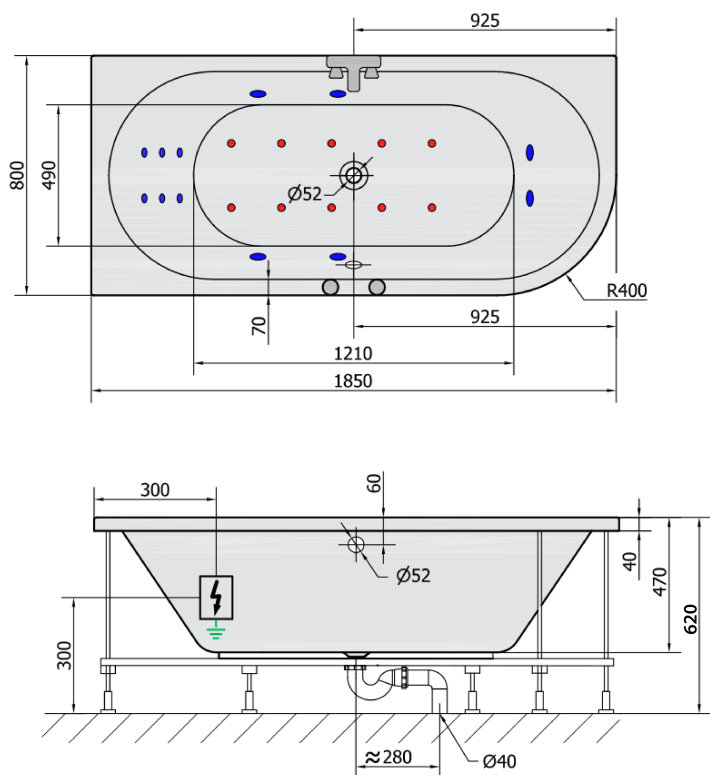

## Size

Length: 1850 mm  
Width: 800 mm  
Height: 470 mm  
Volume: 267 l

## Properties

Colour: White  
Material: Acrylate  
Shape: Asymmetric  
Installation: Built-in  
Waste diameter: 52 mm  
Properties: HYDRO AIR massage  
Weight / Piece: 40.0 kg  
Packaging: 1 Piece  
Warranty: 2 years

## We recommend buy

1 Piece RGB spot chromotherapy, 8 LEDs (Order code: 91407)  
1 Piece Sound insulation bath tape, 3m (Order code: 93400)

VIVA L HYDRO-AIR hydromassage Bath tub,  
185x80x47cm, white

Technical sheet

VOLUME 267L