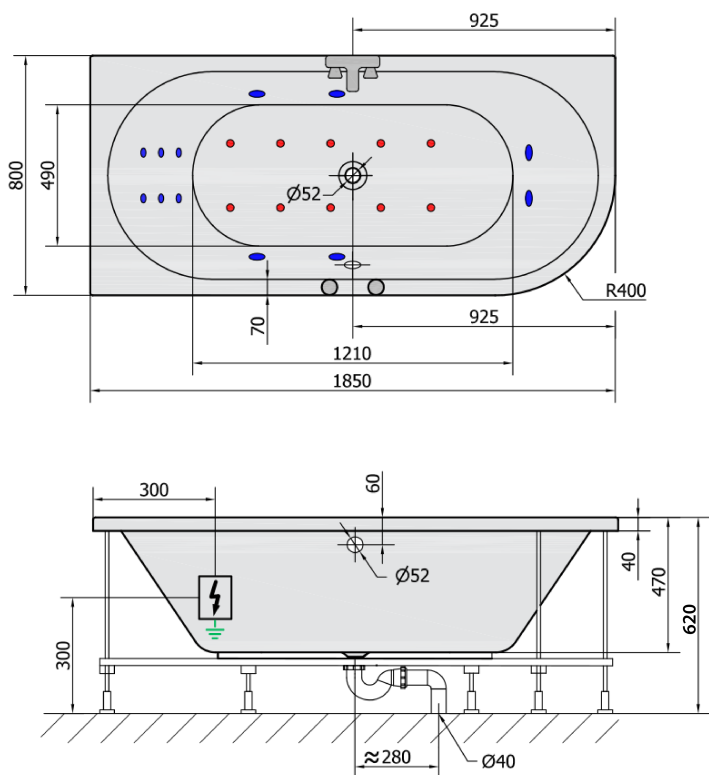

VIVA L HYDRO-AIR hydromassage Bath tub, 185x80x47cm, white

Order code: 72099HA

Basic information

Brand: Polysan
Series: WHIRLPOOL

Size

Length: 1850 mm
Width: 800 mm
Height: 470 mm
Volume: 267 l

Properties

Colour: White
Material: Acrylate
Shape: Asymmetric
Installation: Built-in
Waste diameter: 52 mm
Properties: HYDRO AIR massage
Weight / Piece: 40.0 kg
Packaging: 1 Piece
Warranty: 2 years

We recommend buy

1 Piece RGB spot chromotherapy, 8 LEDs (Order code: 91407)
1 Piece Sound insulation bath tape, 3m (Order code: 93400)

VIVA L HYDRO-AIR hydromassage Bath tub,
185x80x47cm, white

Technical sheet

VOLUME 267L

H HYDRO
12 whirlpool jets
12 vodních trysek

A AIR
10 air jets
10 vzduchových trysek

Electric cable 3x2,5mm²
Length 2m from the wall

 Elektrický kabel 3x2,5mm²
Délka kabelu ze zdi 2m

Electrical Characteristic:
Tension: 220-230V/50hz
Max. power consumption: 1200W
Electric protection: residual-current device 30mA