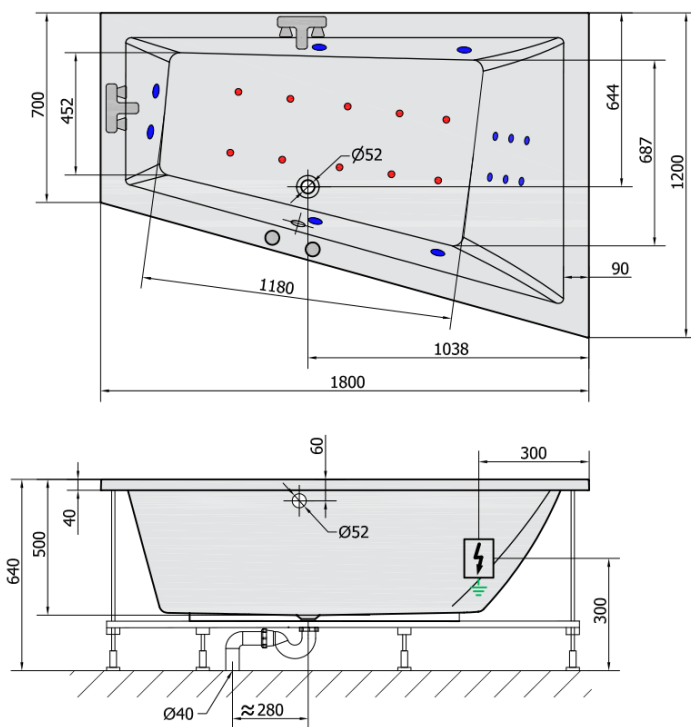

TRIANGULAR HYDRO-AIR hydromassage Bath tub, 180x120x50cm, white

Order code: 20611HA

Basic information

Brand: Polysan
Series: WHIRLPOOL

Size

Length: 1800 mm
Width: 1200 mm
Height: 500 mm
Volume: 350 l

Properties

Colour: White
Material: Acrylate
Shape: Asymmetric
Installation: Built-in
Waste diameter: 52 mm
Properties: HYDRO AIR massage
Weight / Piece: 53.0 kg
Packaging: 1 Piece
Warranty: 2 years

We recommend buy

1 Piece RGB spot chromotherapy, 8 LEDs (Order code: 91407)
1 Piece Sound insulation bath tape, 3m (Order code: 93400)

TRIANGLE HYDRO-AIR hydromassage Bath tub, 180x120x50cm, white

Technical sheet

VOLUME 350L

H HYDRO
12 whirlpool jets
12 vodních trysek

A AIR
10 air jets
10 vzduchových trysek

Electric cable 3x2,5mm²
Length 2m from the wall

Elektrický kabel 3x2,5mm²
Délka kabelu ze zdi 2m

Electrical Characteristic:
Tension: 220-230V/50hz
Max. power consumption: 1200W
Electric protection: residual-current device 30mA