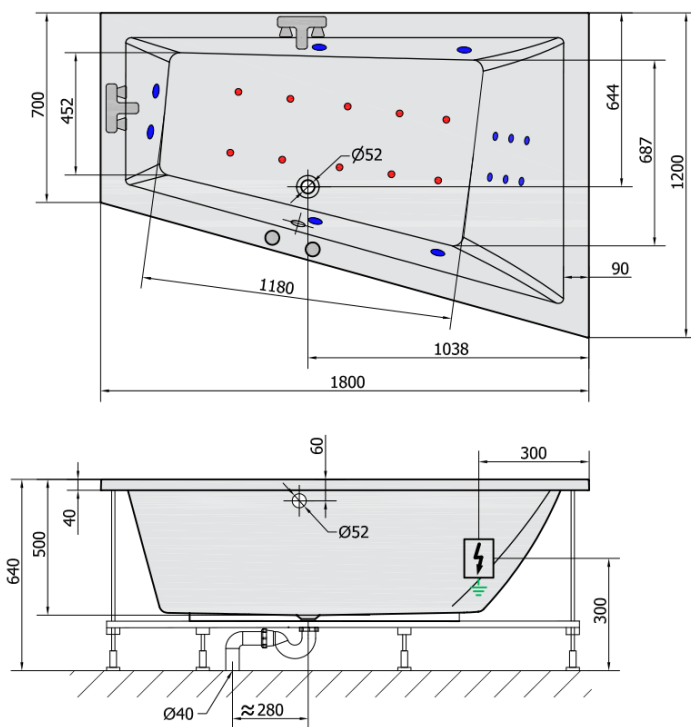

TRIANGLE HYDRO-AIR hydromassage Bath tub, 180x120x50cm, white

Technical sheet

VOLUME 350L

H HYDRO
12 whirlpool jets
12 vodních trysek

A AIR
10 air jets
10 vzduchových trysek

Electric cable 3x2,5mm²
Length 2m from the wall

Elektrický kabel 3x2,5mm²
Délka kabelu ze zdi 2m

Electrical Characteristic:
Tension: 220-230V/50hz
Max. power consumption: 1200W
Electric protection: residual-current device 30mA

Elektrické vlastnosti:
Napětí: 220-230V/50hz
Max. spotřeba: 1200W
Elektrické jistění: proudový chránič 30mA