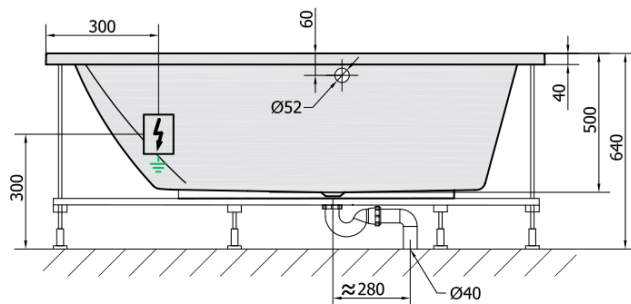

TRIANGLE L HYDRO-AIR hydromassage Bath tub, 180x120x50cm, white

Order code: 19611HA

Basic information

Brand: Polysan
Series: WHIRLPOOL

Size

Length: 1800 mm
Width: 1200 mm
Height: 500 mm
Volume: 350 l

Properties

Colour: White
Material: Acrylate
Shape: Asymmetric
Installation: Built-in
Waste diameter: 52 mm
Properties: HYDRO AIR massage
Weight / Piece: 53.0 kg
Packaging: 1 Piece
Warranty: 2 years

We recommend buy

1 Piece RGB spot chromotherapy, 8 LEDs (Order code: 91407)
1 Piece Sound insulation bath tape, 3m (Order code: 93400)

TRIANGLE HYDRO-AIR hydromassage Bath tub, 180x120x50cm, white

Technical sheet

VOLUME 350L

H HYDRO
12 whirlpool jets
12 vodních trysek

A AIR
10 air jets
10 vzduchových trysek

Electric cable 3x2,5mm²
Length 2m from the wall

 Elektrický kabel 3x2,5mm²
Délka kabelu ze zdi 2m

Electrical Characteristic:
Tension: 220-230V/50hz
Max. power consumption: 1200W
Electric protection: residual-current device 30mA