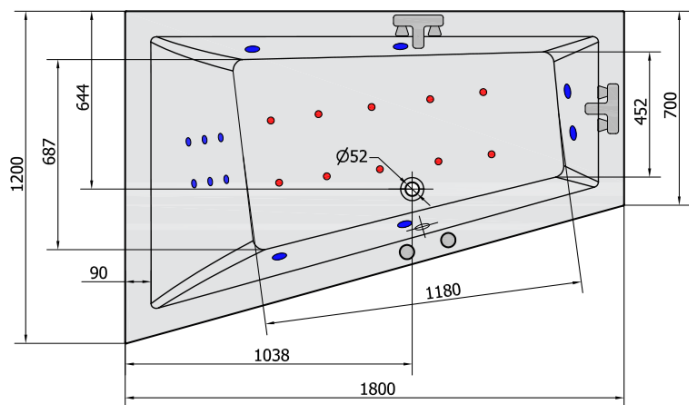

TRIANGLE L HYDRO-AIR hydromassage Bath tub, 180x120x50cm, white

Order code: 19611HA

Basic information

Brand: Polysan
Series: WHIRLPOOL

Size

Length: 1800 mm
Width: 1200 mm
Height: 500 mm
Volume: 350 l

Properties

Colour: White
Material: Acrylate
Shape: Asymmetric
Installation: Built-in
Waste diameter: 52 mm
Properties: HYDRO AIR massage
Weight / Piece: 53.0 kg
Packaging: 1 Piece
Warranty: 2 years

We recommend buy

1 Piece RGB spot chromotherapy, 8 LEDs (Order code: 91407)
1 Piece Sound insulation bath tape, 3m (Order code: 93400)

TRIANGLE HYDRO-AIR hydromassage Bath tub, 180x120x50cm, white

Technical sheet

VOLUME 350L

H HYDRO
12 whirlpool jets
12 vodních trysek

A AIR
10 air jets
10 vzduchových trysek

Electric cable 3x2,5mm²
Length 2m from the wall

 Elektrický kabel 3x2,5mm²
Délka kabelu ze zdi 2m

Electrical Characteristic:
Tension: 220-230V/50hz
Max. power consumption: 1200W
Electric protection: residual-current device 30mA