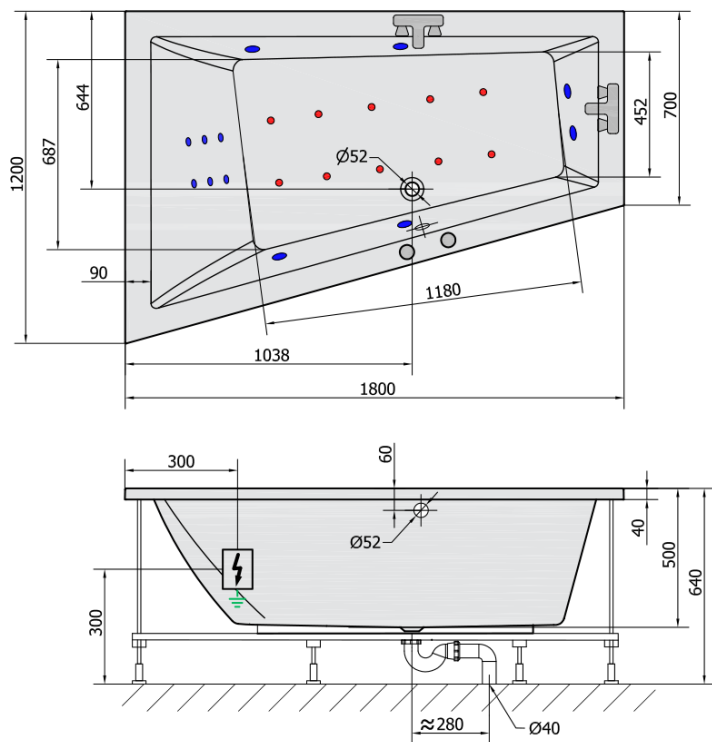

TRIANGLE HYDRO-AIR hydromassage Bath tub, 180x120x50cm, white

Technical sheet

H HYDRO
12 whirlpool jets
12 vodních trysek

A AIR
10 air jets
10 vzduchových trysek

Electric cable 3x2,5mm²
Length 2m from the wall

Elektrický kabel 3x2,5mm²
Délka kabelu ze zdi 2m

Electrical Characteristic:
Tension: 220-230V/50hz
Max. power consumption: 1200W
Electric protection: residual-current device 30mA

Elektrické vlastnosti:
Napětí: 220-230V/50hz
Max. spotřeba: 1200W
Elektrické jistění: proudový chránič 30mA

VOLUME 350L