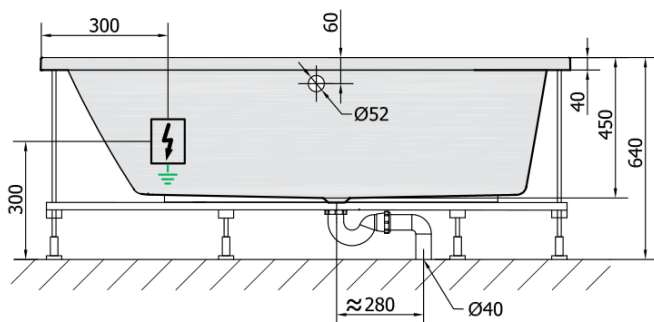

ANDRA L HYDRO-AIR hydromassage Bath tub, 180x90x45cm, white

Order code: 72872HA

Basic information

Brand: Polysan
Series: WHIRLPOOL

Size

Length: 1800 mm
Width: 900 mm
Height: 450 mm
Volume: 277 l

Properties

Colour: White
Material: Acrylate
Shape: Asymmetric
Installation: Built-in
Waste diameter: 52 mm
Properties: HYDRO AIR massage
Weight / Piece: 48.0 kg
Packaging: 1 Piece
Warranty: 2 years

We recommend buy

1 Piece RGB spot chromotherapy, 8 LEDs (Order code: 91407)
1 Piece Sound insulation bath tape, 3m (Order code: 93400)

ANDRA L HYDRO-AIR hydromassage Bath tub, 180x90x45cm, white

Technical sheet

VOLUME 277L

H HYDRO
12 whirlpool jets
12 vodních trysek

A AIR
10 air jets
10 vzduchových trysek

Electric cable 3x2,5mm²
Length 2m from the wall

 Elektrický kabel 3x2,5mm²
Délka kabelu ze zdi 2m

Electrical Characteristic:
Tension: 220-230V/50hz
Max. power consumption: 1200W
Electric protection: residual-current device 30mA