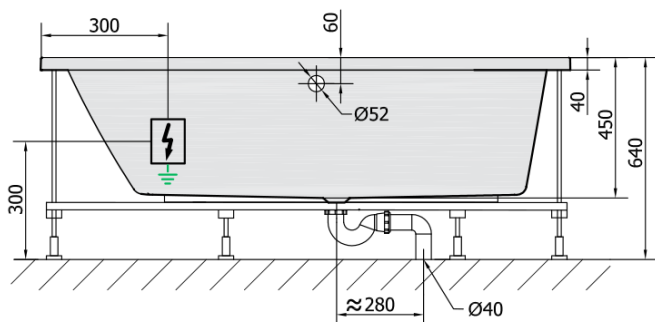

ANDRA L HYDRO-AIR hydromassage Bath tub, 180x90x45cm, white

Order code: 72872HA

Basic information

Brand: Polysan
Series: WHIRLPOOL

Size

Length: 1800 mm
Width: 900 mm
Height: 450 mm
Volume: 277 l

Properties

Colour: White
Material: Acrylate
Shape: Asymmetric
Installation: Built-in
Waste diameter: 52 mm
Properties: HYDRO AIR massage
Weight / Piece: 48.0 kg
Packaging: 1 Piece
Warranty: 2 years

We recommend buy

1 Piece RGB spot chromotherapy, 8 LEDs (Order code: 91407)
1 Piece Sound insulation bath tape, 3m (Order code: 93400)

ANDRA L HYDRO-AIR hydromassage Bath tub,
180x90x45cm, white

Technical sheet

VOLUME 277L

H HYDRO
12 whirlpool jets
12 vodních trysek

A AIR
10 air jets
10 vzduchových trysek

Electric cable 3x2,5mm²
Length 2m from the wall

 Elektrický kabel 3x2,5mm²
Délka kabelu ze zdi 2m

Electrical Characteristic:
Tension: 220-230V/50hz
Max. power consumption: 1200W
Electric protection: residual-current device 30mA