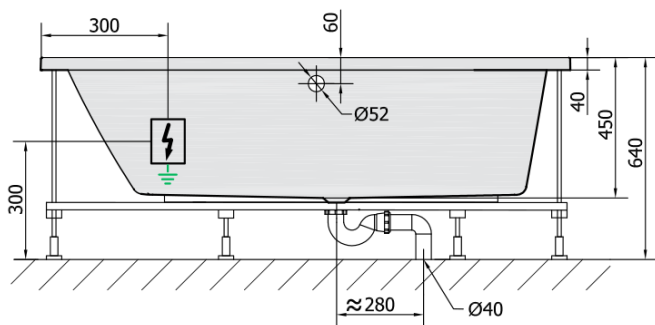

ANDRA L HYDRO-AIR hydromassage Bath tub, 180x90x45cm, white

Order code: 72872HA

Basic information

Brand: Polysan
Series: WHIRLPOOL

Size

Length: 1800 mm
Width: 900 mm
Height: 450 mm
Volume: 277 l

Properties

Colour: White
Material: Acrylate
Shape: Asymmetric
Installation: Built-in
Waste diameter: 52 mm
Properties: HYDRO AIR massage
Weight / Piece: 48.0 kg
Packaging: 1 Piece
Warranty: 2 years

We recommend buy

1 Piece RGB spot chromotherapy, 8 LEDs (Order code: 91407)
1 Piece Sound insulation bath tape, 3m (Order code: 93400)

ANDRA L HYDRO-AIR hydromassage Bath tub, 180x90x45cm, white

Technical sheet

VOLUME 277L

H HYDRO
12 whirlpool jets
12 vodních trysek

A AIR
10 air jets
10 vzduchových trysek

Electric cable 3x2,5mm²
Lenght 2m from the wall

 Elektrický kabel 3x2,5mm²
Délka kabelu ze zdi 2m

Electrical Characteristic:
Tension: 220-230V/50hz
Max. power consumption: 1200W
Electric protection: residual-current device 30mA