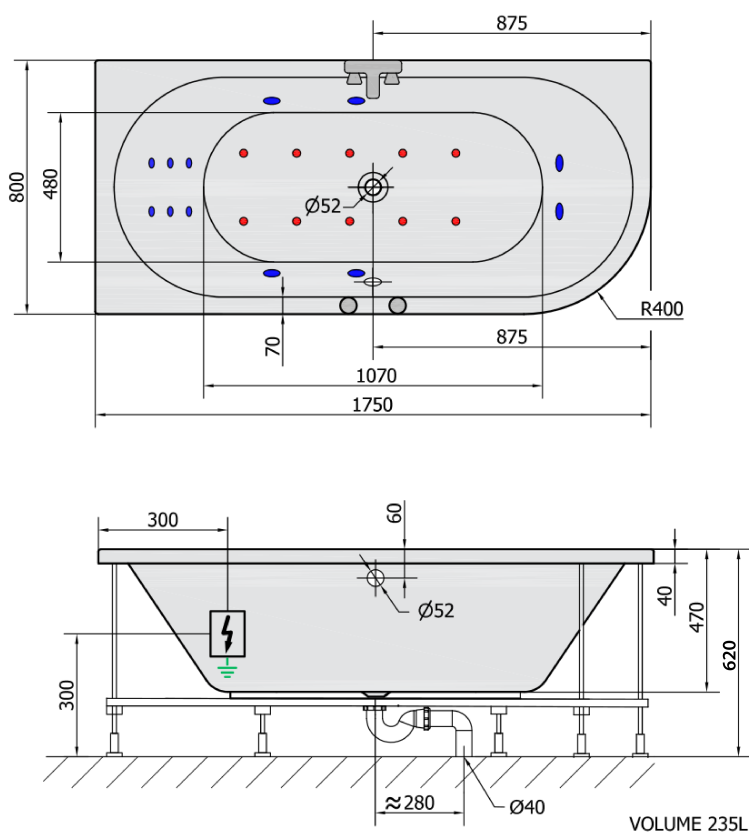

**VIVA L HYDRO-AIR hydromassage Bath tub,
175x80x47cm, white**

Order code: 70119HA

Basic information

Brand: Polysan
Series: WHIRLPOOL

Size

Length: 1750 mm
Width: 800 mm
Height: 470 mm
Volume: 235 l

Properties

Colour: White
Material: Acrylate
Shape: Asymmetric
Installation: Built-in
Waste diameter: 52 mm
Properties: HYDRO AIR massage
Weight / Piece: 38.0 kg
Packaging: 1 Piece
Warranty: 2 years

VIVA L HYDRO-AIR hydromassage Bath tub,
175x80x47cm, white

Technical sheet

H HYDRO
12 whirlpool jets
12 vodních trysek

A AIR
10 air jets
10 vzduchových trysek

Electric cable 3x2,5mm²
Length 2m from the wall

Elektrický kabel 3x2,5mm²
Délka kabelu ze zdi 2m

Electrical Characteristic:
Tension: 220-230V/50hz
Max. power consumption: 1200W
Electric protection: residual-current device 30mA