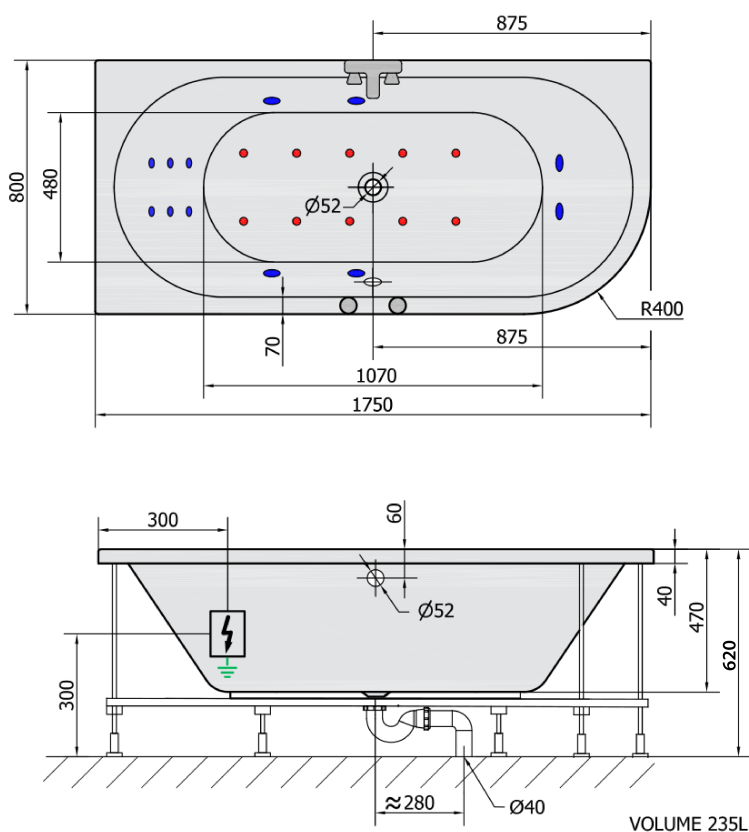

VIVA L HYDRO-AIR hydromassage Bath tub, 175x80x47cm, white

Order code: 70119HA

Basic information

Brand: Polysan
Series: WHIRLPOOL

Size

Length: 1750 mm
Width: 800 mm
Height: 470 mm
Volume: 235 l

Properties

Colour: White
Material: Acrylate
Shape: Asymmetric
Installation: Built-in
Waste diameter: 52 mm
Properties: HYDRO AIR massage
Weight / Piece: 38.0 kg
Packaging: 1 Piece
Warranty: 2 years

We recommend buy

1 Piece RGB spot chromotherapy, 8 LEDs (Order code: 91407)
1 Piece Sound insulation bath tape, 3m (Order code: 93400)

VIVA L HYDRO-AIR hydromassage Bath tub,
175x80x47cm, white

Technical sheet

H HYDRO
12 whirlpool jets
12 vodních trysek

A AIR
10 air jets
10 vzduchových trysek

Electric cable 3x2,5mm²
Length 2m from the wall

 Elektrický kabel 3x2,5mm²
Délka kabelu ze zdi 2m

Electrical Characteristic:
Tension: 220-230V/50hz
Max. power consumption: 1200W
Electric protection: residual-current device 30mA