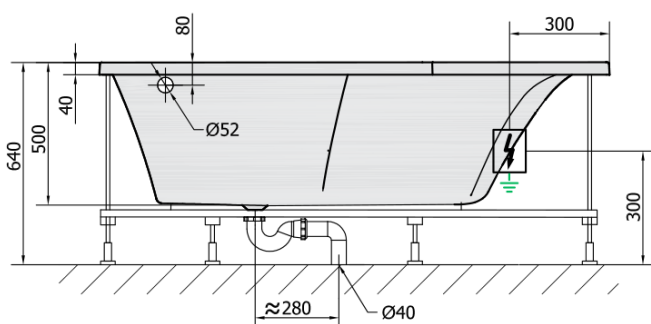

TANDEM R HYDRO-AIR hydromassage Bath tub, 170x130x50cm, white

Order code: 97611HA

Basic information

Brand: Polysan
Series: WHIRLPOOL

Size

Length: 1700 mm
Width: 1300 mm
Height: 500 mm
Volume: 395 l

Properties

Colour: White
Material: Acrylate
Shape: Asymmetric
Installation: Built-in
Waste diameter: 52 mm
Properties: HYDRO AIR massage
Weight / Piece: 54.0 kg
Packaging: 1 Piece
Warranty: 2 years

We recommend buy

1 Piece RGB spot chromotherapy, 8 LEDs (Order code: 91407)
1 Piece Sound insulation bath tape, 3m (Order code: 93400)

TANDEM R HYDRO-AIR hydromassage Bath tub, 170x130x50cm, white

Technical sheet

VOLUME 395L

H HYDRO
12 whirlpool jets
12 vodních trysek

A AIR
10 air jets
10 vzduchových trysek

Electric cable 3x2,5mm²
Length 2m from the wall

Elektrický kabel 3x2,5mm²
Délka kabelu ze zdi 2m

Electrical Characteristic:
Tension: 220-230V/50hz
Max. power consumption: 1200W
Electric protection: residual-current device 30mA