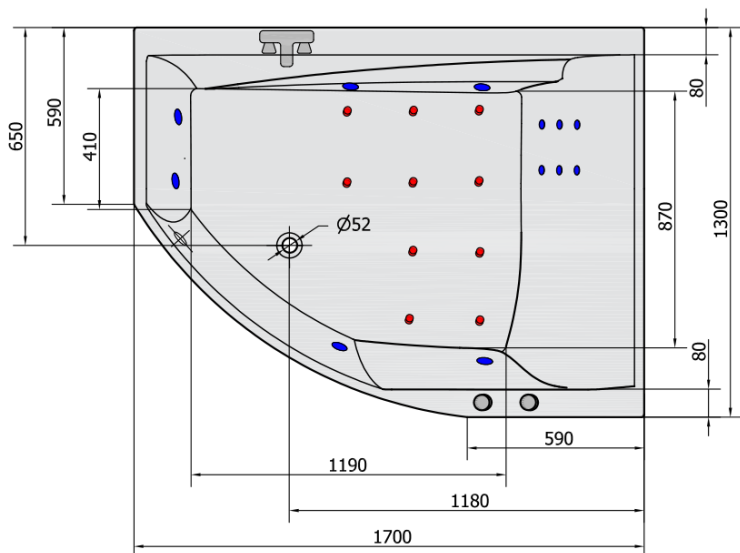

TANDEM R HYDRO-AIR hydromassage Bath tub, 170x130x50cm, white

Order code: 97611HA

Basic information

Brand: Polysan
Series: WHIRLPOOL

Size

Length: 1700 mm
Width: 1300 mm
Height: 500 mm
Volume: 395 l

Properties

Colour: White
Material: Acrylate
Shape: Asymmetric
Installation: Built-in
Waste diameter: 52 mm
Properties: HYDRO AIR massage
Weight / Piece: 54.0 kg
Packaging: 1 Piece
Warranty: 2 years

We recommend buy

1 Piece RGB spot chromotherapy, 8 LEDs (Order code: 91407)
1 Piece Sound insulation bath tape, 3m (Order code: 93400)

TANDEM R HYDRO-AIR hydromassage Bath tub, 170x130x50cm, white

Technical sheet

VOLUME 395L

H HYDRO
12 whirlpool jets
12 vodních trysek

A AIR
10 air jets
10 vzduchových trysek

Electric cable 3x2,5mm²
Length 2m from the wall

Elektrický kabel 3x2,5mm²
Délka kabelu ze zdi 2m

Electrical Characteristic:
Tension: 220-230V/50hz
Max. power consumption: 1200W
Electric protection: residual-current device 30mA