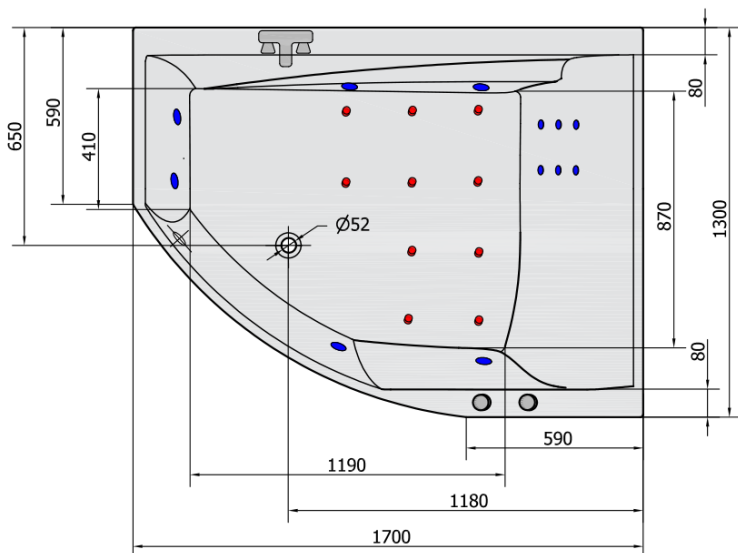

## Size

Length: 1700 mm  
Width: 1300 mm  
Height: 500 mm  
Volume: 395 l

## Properties

Colour: White  
Material: Acrylate  
Shape: Asymmetric  
Installation: Built-in  
Waste diameter: 52 mm  
Properties: HYDRO AIR massage  
Weight / Piece: 54.0 kg  
Packaging: 1 Piece  
Warranty: 2 years

## We recommend buy

1 Piece RGB spot chromotherapy, 8 LEDs (Order code: 91407)  
1 Piece Sound insulation bath tape, 3m (Order code: 93400)

TANDEM R HYDRO-AIR hydromassage Bath tub,  
170x130x50cm, white

Technical sheet

VOLUME 395L

**H** HYDRO  
12 whirlpool jets  
12 vodních trysek

**A** AIR  
10 air jets  
10 vzduchových trysek

Electric cable 3x2,5mm<sup>2</sup>  
Lenght 2m from the wall

Elektrický kabel 3x2,5mm<sup>2</sup>  
Délka kabelu ze zdi 2m