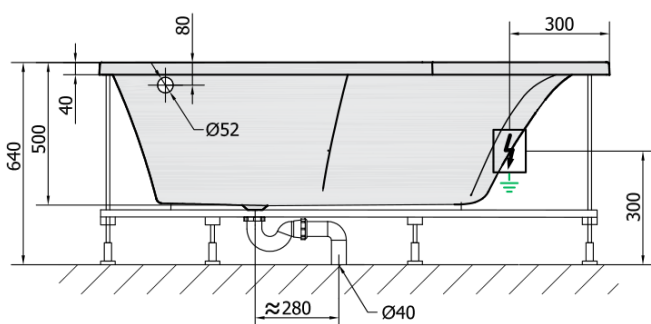

TANDEM R HYDRO-AIR hydromassage Bath tub, 170x130x50cm, white

Order code: 97611HA

Basic information

Brand: Polysan
Series: WHIRLPOOL

Size

Length: 1700 mm
Width: 1300 mm
Height: 500 mm
Volume: 395 l

Properties

Colour: White
Material: Acrylate
Shape: Asymmetric
Installation: Built-in
Waste diameter: 52 mm
Properties: HYDRO AIR massage
Weight / Piece: 54.0 kg
Packaging: 1 Piece
Warranty: 2 years

We recommend buy

1 Piece RGB spot chromotherapy, 8 LEDs (Order code: 91407)
1 Piece Sound insulation bath tape, 3m (Order code: 93400)

TANDEM R HYDRO-AIR hydromassage Bath tub,
170x130x50cm, white

Technical sheet

VOLUME 395L

H HYDRO
12 whirlpool jets
12 vodních trysek

A AIR
10 air jets
10 vzduchových trysek

Electric cable 3x2,5mm²
Lenght 2m from the wall

Elektrický kabel 3x2,5mm²
Délka kabelu ze zdi 2m

Electrical Characteristic:
Tension: 220-230V/50hz
Max. power consumption: 1200W
Electric protection: residual-current device 30mA