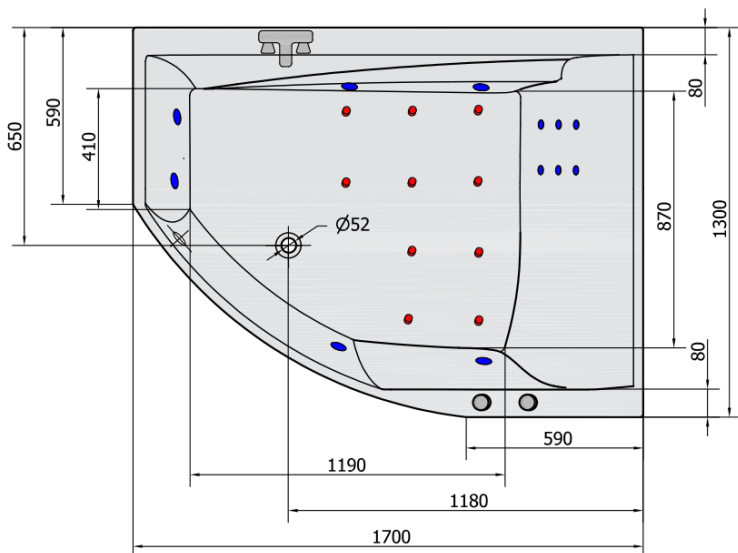

TANDEM R HYDRO-AIR hydromassage Bath tub, 170x130x50cm, white

Order code: 97611HA

Basic information

Brand: Polysan
Series: WHIRLPOOL

Size

Length: 1700 mm
Width: 1300 mm
Height: 500 mm
Volume: 395 l

Properties

Colour: White
Material: Acrylate
Shape: Asymmetric
Installation: Built-in
Waste diameter: 52 mm
Properties: HYDRO AIR massage
Weight / Piece: 54.0 kg
Packaging: 1 Piece
Warranty: 2 years

We recommend buy

1 Piece RGB spot chromotherapy, 8 LEDs (Order code: 91407)
1 Piece Sound insulation bath tape, 3m (Order code: 93400)

TANDEM R HYDRO-AIR hydromassage Bath tub,
170x130x50cm, white

Technical sheet

VOLUME 395L

H HYDRO
12 whirlpool jets
12 vodních trysek

A AIR
10 air jets
10 vzduchových trysek

Electric cable 3x2,5mm²
Lenght 2m from the wall

Elektrický kabel 3x2,5mm²
Délka kabelu ze zdi 2m

Electrical Characteristic:
Tension: 220-230V/50hz
Max. power consumption: 1200W
Electric protection: residual-current device 30mA