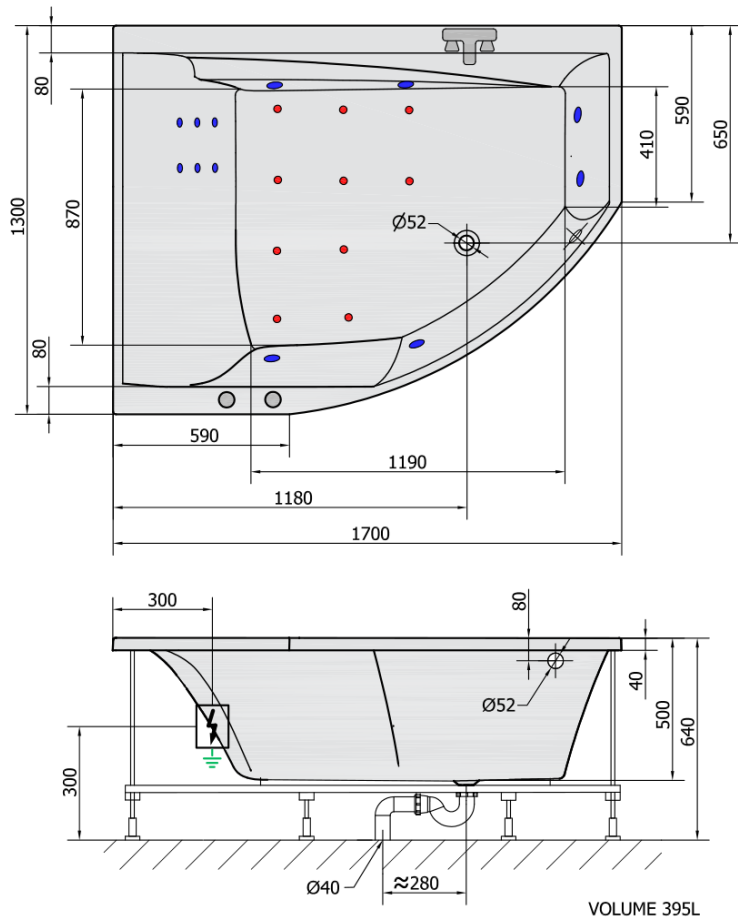

## Size

Length: 1700 mm  
Width: 1300 mm  
Height: 500 mm  
Volume: 395 l

## Properties

Colour: White  
Material: Acrylate  
Shape: Asymmetric  
Installation: Built-in  
Waste diameter: 52 mm  
Properties: HYDRO AIR massage  
Weight / Piece: 54.0 kg  
Packaging: 1 Piece  
Warranty: 2 years

## We recommend buy

1 Piece RGB spot chromotherapy, 8 LEDs (Order code: 91407)  
1 Piece Sound insulation bath tape, 3m (Order code: 93400)

TANDEM L HYDRO-AIR hydromassage Bath tub,  
170x130x50cm, white

Technical sheet

**H** HYDRO  
12 whirlpool jets  
12 vodních trysek

**A** AIR  
10 air jets  
10 vzduchových trysek

Electric cable 3x2,5mm<sup>2</sup>  
Length 2m from the wall

Elektrický kabel 3x2,5mm<sup>2</sup>  
Délka kabelu ze zdi 2m