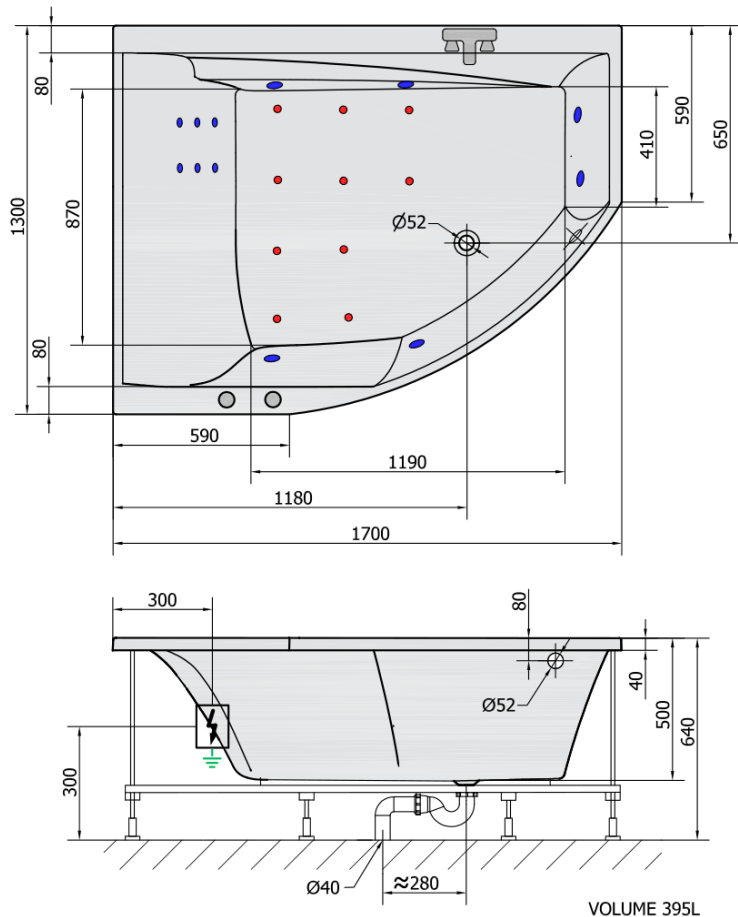

**TANDEM L HYDRO-AIR hydromassage Bath tub,
170x130x50cm, white**

Order code: 96611HA

Basic information

Brand: Polysan
Series: WHIRLPOOL

Size

Length: 1700 mm
Width: 1300 mm
Height: 500 mm
Volume: 395 l

Properties

Colour: White
Material: Acrylate
Shape: Asymmetric
Installation: Built-in
Waste diameter: 52 mm
Properties: HYDRO AIR massage
Weight / Piece: 54.0 kg
Packaging: 1 Piece
Warranty: 2 years

TANDEM L HYDRO-AIR hydromassage Bath tub,
170x130x50cm, white

Technical sheet

H HYDRO
12 whirlpool jets
12 vodních trysek

A AIR
10 air jets
10 vzduchových trysek

Electric cable 3x2,5mm²
Length 2m from the wall

Elektrický kabel 3x2,5mm²
Délka kabelu ze zdi 2m

Electrical Characteristic:
Tension: 220-230V/50hz
Max. power consumption: 1200W
Electric protection: residual-current device 30mA