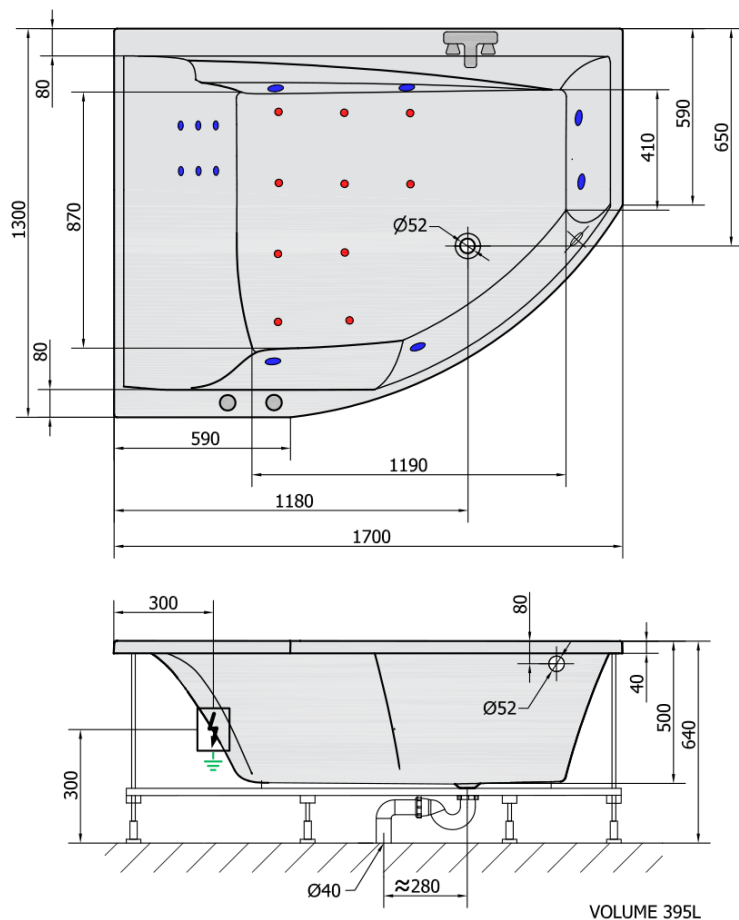

TANDEM L HYDRO-AIR hydromassage Bath tub, 170x130x50cm, white

Order code: 96611HA

Basic information

Brand: Polysan
Series: WHIRLPOOL

Size

Length: 1700 mm
Width: 1300 mm
Height: 500 mm
Volume: 395 l

Properties

Colour: White
Material: Acrylate
Shape: Asymmetric
Installation: Built-in
Waste diameter: 52 mm
Properties: HYDRO AIR massage
Weight / Piece: 54.0 kg
Packaging: 1 Piece
Warranty: 2 years

We recommend buy

1 Piece RGB spot chromotherapy, 8 LEDs (Order code: 91407)
1 Piece Sound insulation bath tape, 3m (Order code: 93400)

TANDEM L HYDRO-AIR hydromassage Bath tub, 170x130x50cm, white

Technical sheet

H HYDRO
12 whirlpool jets
12 vodních trysek

A AIR
10 air jets
10 vzduchových trysek

Electric cable 3x2,5mm²
Length 2m from the wall

Elektrický kabel 3x2,5mm²
Délka kabelu ze zdi 2m

Electrical Characteristic:
Tension: 220-230V/50hz
Max. power consumption: 1200W
Electric protection: residual-current device 30mA