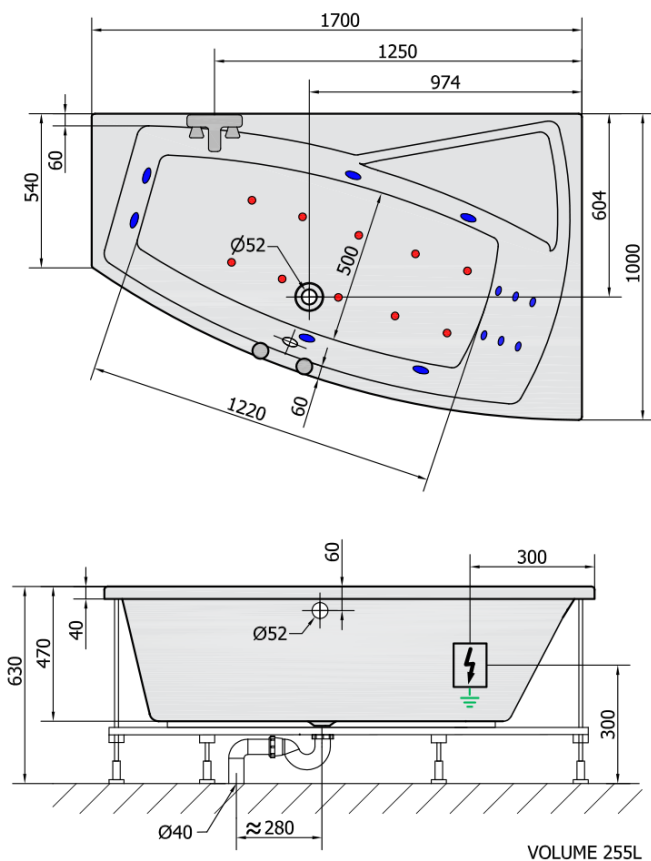

EVIA R HYDRO-AIR hydromassage Bath tub, 170x100x47cm, white

Technical sheet

H HYDRO
12 whirlpool jets
12 vodních trysek

A AIR
10 air jets
10 vzduchových trysek

Electric cable 3x2,5mm²
Lenght 2m from the wall

Elektrický kabel 3x2,5mm²
Délka kabelu ze zdi 2m

Electrical Characteristic:
Tension: 220-230V/50hz
Max. power consumption: 1200W
Electric protection: residual-current device 30mA

Elektrické vlastnosti:
Napětí: 220-230V/50hz
Max. spotřeba: 1200W
Elektrické jistění: proudový chránič 30mA