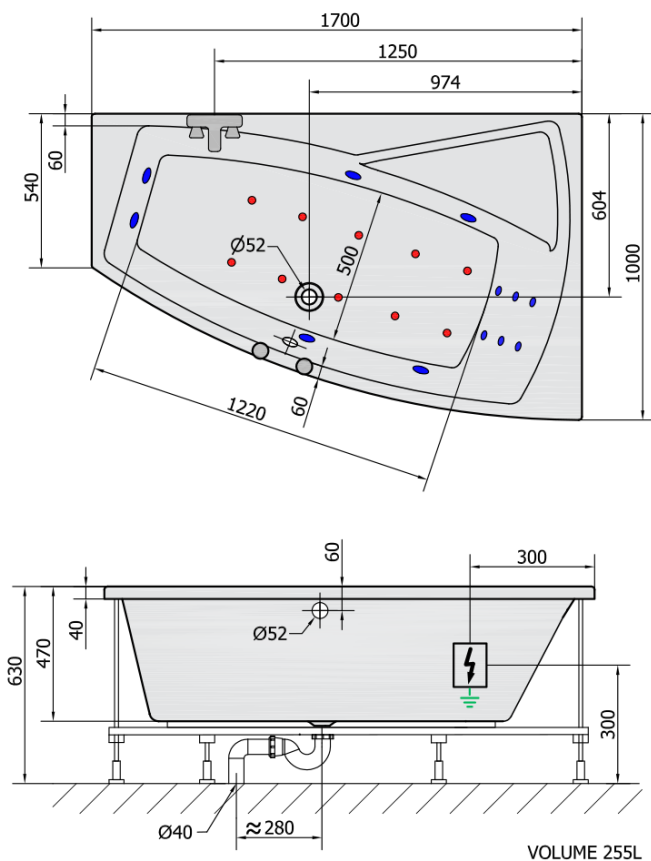

EVIA R HYDRO-AIR hydromassage Bath tub, 170x100x47cm, white

Order code: 22611HA

Basic information

Brand: Polysan
Series: WHIRLPOOL

Size

Length: 1700 mm
Width: 1000 mm
Height: 470 mm
Volume: 255 l

Properties

Colour: White
Material: Acrylate
Shape: Asymmetric
Installation: Built-in
Waste diameter: 52 mm
Properties: HYDRO AIR massage
Weight / Piece: 43.0 kg
Packaging: 1 Piece
Warranty: 2 years

We recommend buy

1 Piece RGB spot chromotherapy, 8 LEDs (Order code: 91407)
1 Piece Sound insulation bath tape, 3m (Order code: 93400)

**EVIA R HYDRO-AIR hydromassage Bath tub,
170x100x47cm, white**

Technical sheet

H HYDRO
12 whirlpool jets
12 vodních trysek

A AIR
10 air jets
10 vzduchových trysek

Electric cable 3x2,5mm²
Lenght 2m from the wall

 Elektrický kabel 3x2,5mm²
Délka kabelu ze zdi 2m

Electrical Characteristic:
Tension: 220-230V/50hz
Max. power consumption: 1200W
Electric protection: residual-current device 30mA