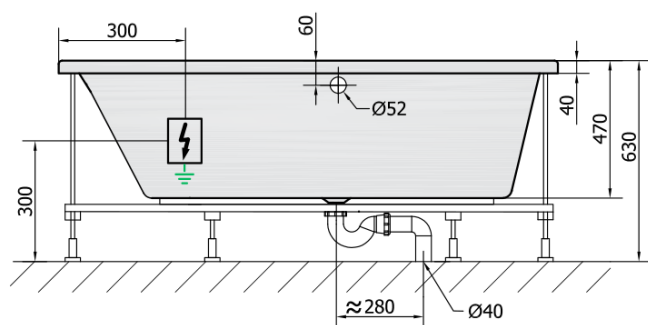

EVIA L HYDRO-AIR hydromassage Bath tub, 170x100x47cm, white

Order code: 21611HA

Basic information

Brand: Polysan
Series: WHIRLPOOL

Size

Length: 1700 mm
Width: 1000 mm
Height: 470 mm
Volume: 255 l

Properties

Colour: White
Material: Acrylate
Shape: Asymmetric
Installation: Built-in
Waste diameter: 52 mm
Properties: HYDRO AIR massage
Weight / Piece: 43.0 kg
Packaging: 1 Piece
Warranty: 2 years

We recommend buy

1 Piece Sound insulation bath tape, 3m (Order code: 93400)

EVIA L HYDRO-AIR hydromassage Bath tub,
170x100x47cm, white

Technical sheet

VOLUME 255L

H HYDRO
12 whirlpool jets
12 vodních trysek

A AIR
10 air jets
10 vzduchových trysek

Electric cable 3x2,5mm²
Length 2m from the wall

Elektrický kabel 3x2,5mm²
Délka kabelu ze zdi 2m

Electrical Characteristic:
Tension: 220-230V/50hz
Max. power consumption: 1200W
Electric protection: residual-current device 30mA