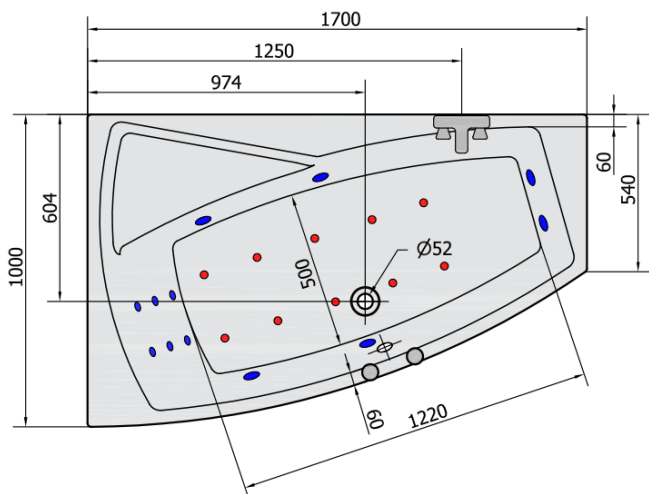

EVIA L HYDRO-AIR hydromassage Bath tub, 170x100x47cm, white

Order code: 21611HA

Basic information

Brand: Polysan
Series: WHIRLPOOL

Size

Length: 1700 mm
Width: 1000 mm
Height: 470 mm
Volume: 255 l

Properties

Colour: White
Material: Acrylate
Shape: Asymmetric
Installation: Built-in
Waste diameter: 52 mm
Properties: HYDRO AIR massage
Weight / Piece: 43.0 kg
Packaging: 1 Piece
Warranty: 2 years

We recommend buy

1 Piece Sound insulation bath tape, 3m (Order code: 93400)

EVIA L HYDRO-AIR hydromassage Bath tub,
170x100x47cm, white

Technical sheet

VOLUME 255L

H HYDRO
12 whirlpool jets
12 vodních trysek

A AIR
10 air jets
10 vzduchových trysek

Electric cable 3x2,5mm²
Length 2m from the wall

Elektrický kabel 3x2,5mm²
Délka kabelu ze zdi 2m

Electrical Characteristic:
Tension: 220-230V/50hz
Max. power consumption: 1200W
Electric protection: residual-current device 30mA