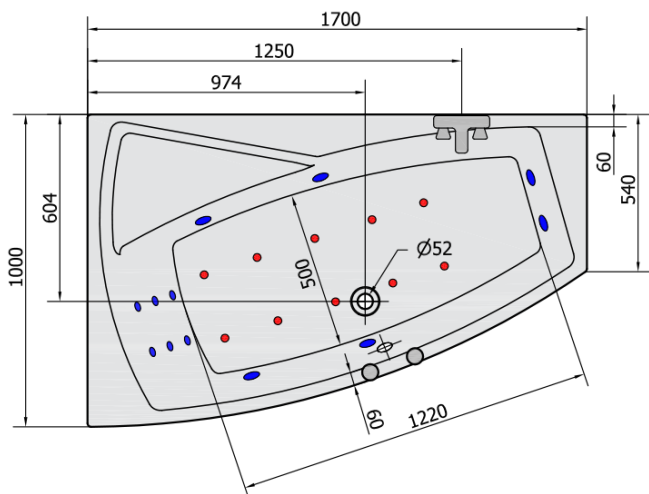

EVIA L HYDRO-AIR hydromassage Bath tub, 170x100x47cm, white

Order code: 21611HA

Basic information

Brand: Polysan
Series: WHIRLPOOL

Size

Length: 1700 mm
Width: 1000 mm
Height: 470 mm
Volume: 255 l

Properties

Colour: White
Material: Acrylate
Shape: Asymmetric
Installation: Built-in
Waste diameter: 52 mm
Properties: HYDRO AIR massage
Weight / Piece: 43.0 kg
Packaging: 1 Piece
Warranty: 2 years

We recommend buy

1 Piece RGB spot chromotherapy, 8 LEDs (Order code: 91407)
1 Piece Sound insulation bath tape, 3m (Order code: 93400)

EVIA L HYDRO-AIR hydromassage Bath tub,
170x100x47cm, white

Technical sheet

VOLUME 255L

H HYDRO
12 whirlpool jets
12 vodních trysek

A AIR
10 air jets
10 vzduchových trysek

Electric cable 3x2,5mm²
Length 2m from the wall

Elektrický kabel 3x2,5mm²
Délka kabelu ze zdi 2m

Electrical Characteristic:
Tension: 220-230V/50hz
Max. power consumption: 1200W
Electric protection: residual-current device 30mA