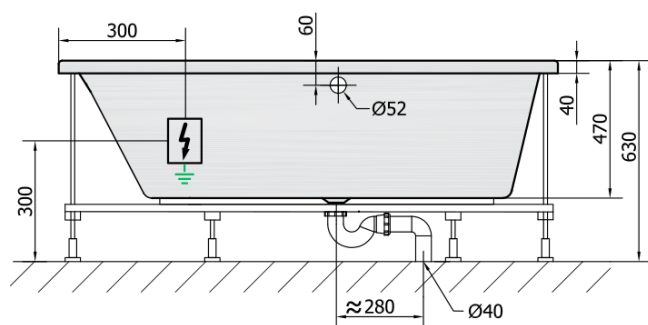

EVIA L HYDRO-AIR hydromassage Bath tub, 170x100x47cm, white

Order code: 21611HA

Basic information

Brand: Polysan
Series: WHIRLPOOL

Size

Length: 1700 mm
Width: 1000 mm
Height: 470 mm
Volume: 255 l

Properties

Colour: White
Material: Acrylate
Shape: Asymmetric
Installation: Built-in
Waste diameter: 52 mm
Properties: HYDRO AIR massage
Weight / Piece: 43.0 kg
Packaging: 1 Piece
Warranty: 2 years

We recommend buy

1 Piece RGB spot chromotherapy, 8 LEDs (Order code: 91407)
1 Piece Sound insulation bath tape, 3m (Order code: 93400)

EVIA L HYDRO-AIR hydromassage Bath tub,
170x100x47cm, white

Technical sheet

VOLUME 255L

H HYDRO
12 whirlpool jets
12 vodních trysek

A AIR
10 air jets
10 vzduchových trysek

Electric cable 3x2,5mm²
Length 2m from the wall

Elektrický kabel 3x2,5mm²
Délka kabelu ze zdi 2m

Electrical Characteristic:
Tension: 220-230V/50hz
Max. power consumption: 1200W
Electric protection: residual-current device 30mA