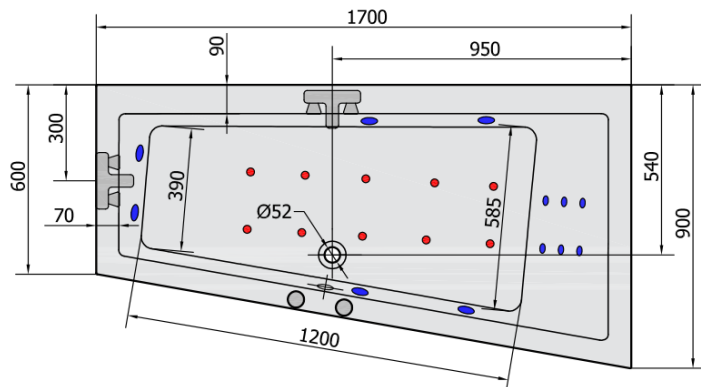

**ANDRA R HYDRO-AIR hydromassage Bath tub,
170x90x45cm, white**

Order code: 81511HA

Basic information

Brand: Polysan
Series: WHIRLPOOL

Size

Length: 1700 mm
Width: 900 mm
Height: 450 mm
Volume: 258 l

Properties

Colour: White
Material: Acrylate
Shape: Asymmetric
Installation: Built-in
Waste diameter: 52 mm
Properties: HYDRO AIR massage
Weight / Piece: 31.69 kg
Packaging: 1 Piece
Warranty: 2 years

We recommend buy

1 Piece RGB spot chromotherapy, 8 LEDs (Order code: 91407)
1 Piece Sound insulation bath tape, 3m (Order code: 93400)

ANDRA R HYDRO-AIR hydromassage Bath tub,
170x90x45cm, white

Technical sheet

VOLUME 258L

H HYDRO
12 whirlpool jets
12 vodních trysek

A AIR
10 air jets
10 vzduchových trysek

Electric cable 3x2,5mm²
Length 2m from the wall

Elektrický kabel 3x2,5mm²
Délka kabelu ze zdi 2m

Electrical Characteristic:
Tension: 220-230V/50hz
Max. power consumption: 1200W
Electric protection: residual-current device 30mA