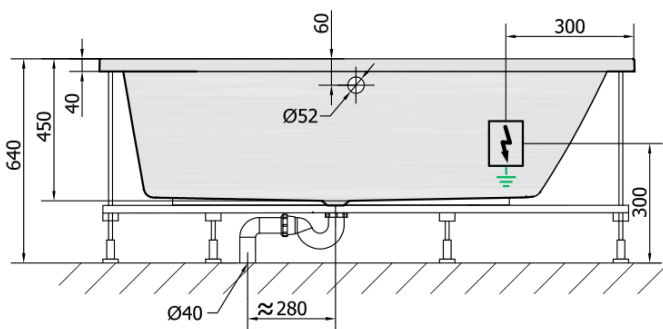

**ANDRA R HYDRO-AIR hydromassage Bath tub,
170x90x45cm, white**

Order code: 81511HA

Basic information

Brand: Polysan
Series: WHIRLPOOL

Size

Length: 1700 mm
Width: 900 mm
Height: 450 mm
Volume: 258 l

Properties

Colour: White
Material: Acrylate
Shape: Asymmetric
Installation: Built-in
Waste diameter: 52 mm
Properties: HYDRO AIR massage
Weight / Piece: 31.69 kg
Packaging: 1 Piece
Warranty: 2 years

We recommend buy

1 Piece RGB spot chromotherapy, 8 LEDs (Order code: 91407)
1 Piece Sound insulation bath tape, 3m (Order code: 93400)

ANDRA R HYDRO-AIR hydromassage Bath tub,
170x90x45cm, white

Technical sheet

VOLUME 258L

H HYDRO
12 whirlpool jets
12 vodních trysek

A AIR
10 air jets
10 vzduchových trysek

Electric cable 3x2,5mm²
Length 2m from the wall

Elektrický kabel 3x2,5mm²
Délka kabelu ze zdi 2m

Electrical Characteristic:
Tension: 220-230V/50hz
Max. power consumption: 1200W
Electric protection: residual-current device 30mA