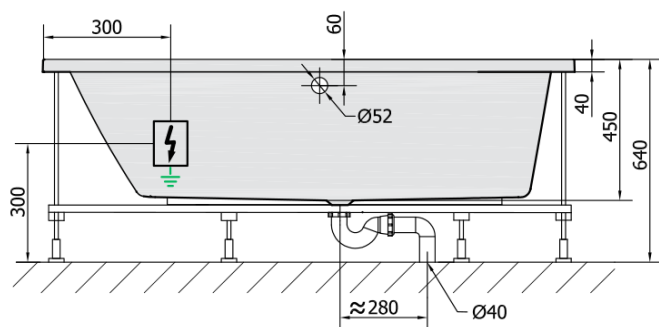

ANDRA L HYDRO-AIR hydromassage Bath tub, 170x90x45cm, white

Order code: 81111HA

Basic information

Brand: Polysan
Series: WHIRLPOOL

Size

Length: 1700 mm
Width: 900 mm
Height: 450 mm
Volume: 258 l

Properties

Colour: White
Material: Acrylate
Shape: Asymmetric
Installation: Built-in
Waste diameter: 52 mm
Properties: HYDRO AIR massage
Weight / Piece: 46.0 kg
Packaging: 1 Piece
Warranty: 2 years

We recommend buy

1 Piece RGB spot chromotherapy, 8 LEDs (Order code: 91407)
1 Piece Sound insulation bath tape, 3m (Order code: 93400)

ANDRA L HYDRO-AIR hydromassage Bath tub,
170x90x45cm, white

Technical sheet

VOLUME 258L

H HYDRO
12 whirlpool jets
12 vodních trysek

A AIR
10 air jets
10 vzduchových trysek

Electric cable 3x2,5mm²
Lenght 2m from the wall

Elektrický kabel 3x2,5mm²
Délka kabelu ze zdi 2m

Electrical Characteristic:
Tension: 220-230V/50hz
Max. power consumption: 1200W
Electric protection: residual-current device 30mA