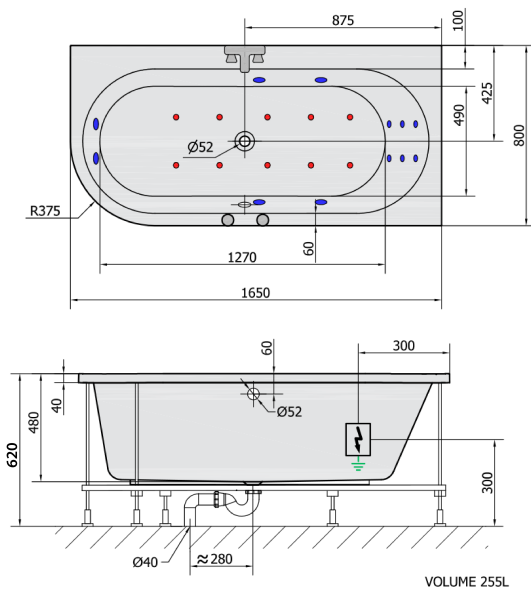

ASTRA R HYDRO-AIR hydromassage Bath tub, 165x80x48cm, white

Order code: 34611HA

Size

Length: 1650 mm
 Width: 800 mm
 Height: 480 mm
 Volume: 255 l

Properties

Colour: White
 Material: Acrylate
 Warranty: 2 years

Technical sheet

H HYDRO
 12 whirlpool jets
 12 vodních trysek

A AIR
 10 air jets
 10 vzduchových trysek

Electric cable 3x2,5mm²
 Length 2m from the wall

 Elektrický kabel 3x2,5mm²
 Délka kabelu ze zdi 2m

Electrical Characteristic:
 Tension: 220-230V/50hz
 Max. power consumption: 1200W
 Electric protection: residual-current device 30mA