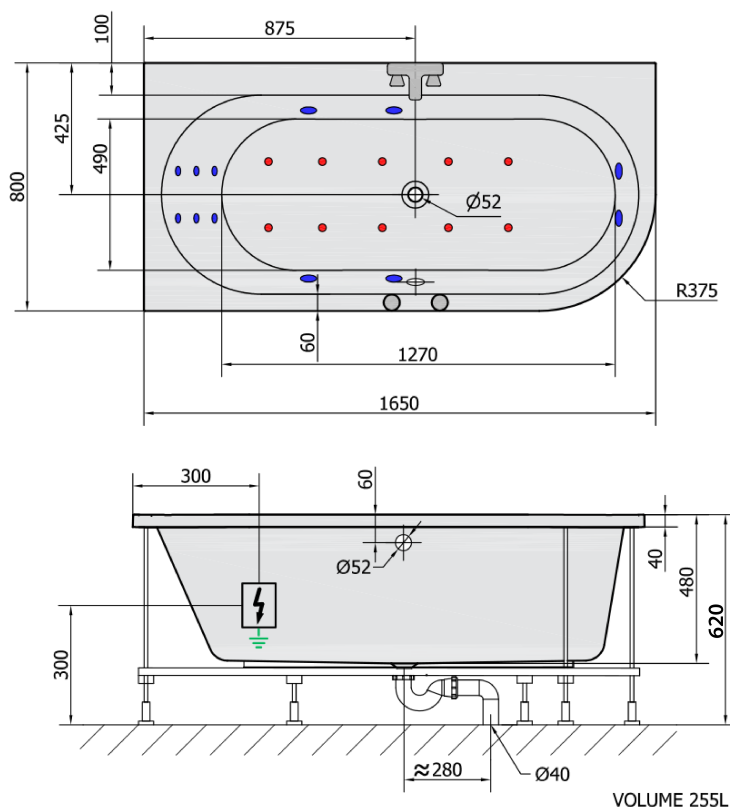

**ASTRA L HYDRO-AIR hydromassage Bath tub,
165x80x48cm, white**

Order code: 33611HA

Basic information

Brand: Polysan
Series: WHIRLPOOL

Size

Length: 1650 mm
Width: 800 mm
Height: 480 mm
Volume: 255 l

Properties

Colour: White
Material: Acrylate
Shape: Asymmetric
Installation: Built-in
Waste diameter: 52 mm
Properties: HYDRO AIR massage
Weight / Piece: 37.0 kg
Packaging: 1 Piece
Warranty: 2 years

We recommend buy

1 Piece RGB spot chromotherapy, 8 LEDs (Order code: 91407)
1 Piece Sound insulation bath tape, 3m (Order code: 93400)

ASTRA L HYDRO-AIR hydromassage Bath tub,
165x80x48cm, white

Technical sheet

H HYDRO
12 whirlpool jets
12 vodních trysek

A AIR
10 air jets
10 vzduchových trysek

Electric cable 3x2,5mm²
Length 2m from the wall

Elektrický kabel 3x2,5mm²
Délka kabelu ze zdi 2m

Electrical Characteristic:
Tension: 220-230V/50hz
Max. power consumption: 1200W
Electric protection: residual-current device 30mA